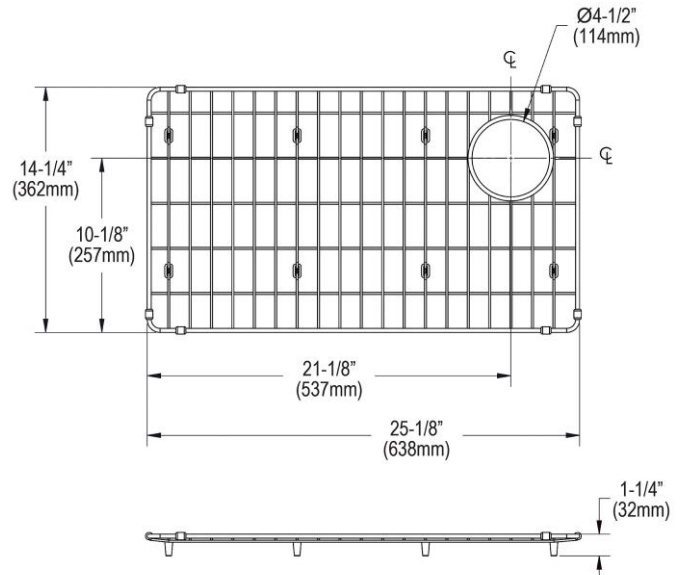

A Century of Tradition and Quality.

For more than 100 years, Elkay has been making innovative products and providing exceptional customer care. We take pride in offering plumbing products that make life easier, inspire change and leave the world a better place.

[Clean and Care Manual (PDF)](#)

[Clean and Care Manual (PDF)](#)

[Warranty (PDF)](#)