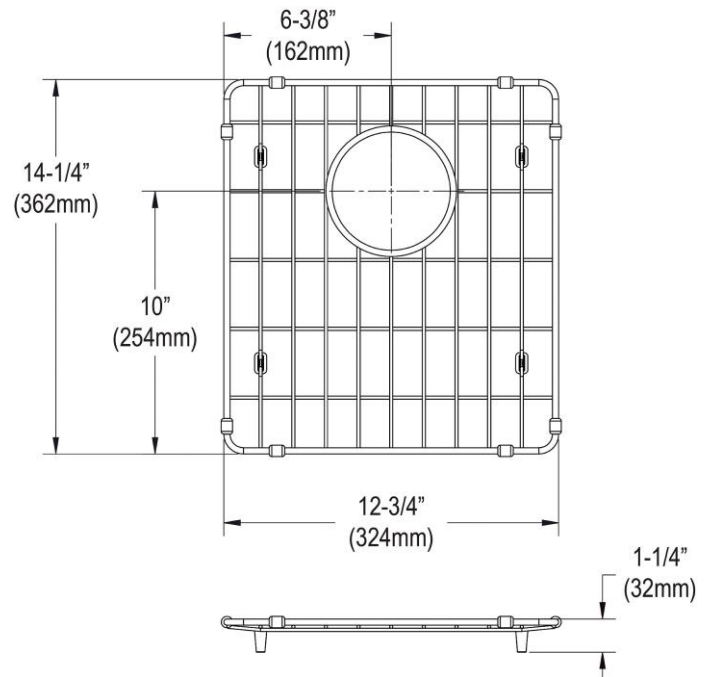

Material:	Stainless Steel
Finish:	Polished Stainless Steel
Dimensions:	12-3/4" x 14-1/4" x 1-1/4"

AMERICAN PRIDE. A LIFETIME TRADITION.
Like your family, the Elkay family has values and traditions that endure. For almost a century, Elkay has been a family-owned and operated company, providing thousands of jobs that support our families and communities.

- [Clean and Care Manual (PDF)](#)
- [Clean and Care Manual (PDF)](#)
- [Warranty (PDF)](#)