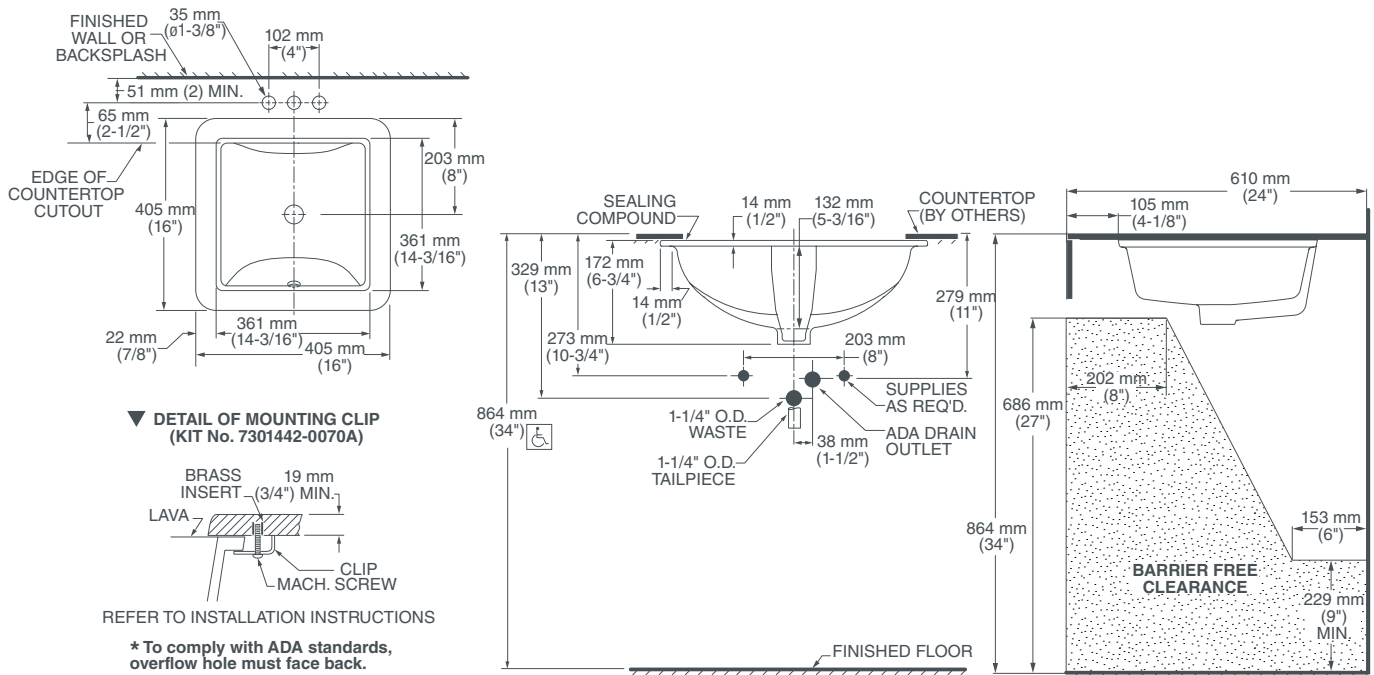

WEBSTER[®]

SQUARE UNDER COUNTER LAVATORY*

D00426000.415

FEATURES

- Vitreous china
- Front overflow
- Supplied with mounting kit and template

DIMENSIONS

NOMINAL DIMENSIONS

16" x 16" (405 x 405 mm)

BOWL INSIDE DIMENSIONS

14-3/16" (361 mm) wide

14-3/16" (361 mm) front to back

5-3/16" (132 mm) depth

COLORS/FINISHES

Canvas White (415)

COMPLIANCE CERTIFICATIONS

Meets or Exceeds ASME A112.19.2/CSA B45.1

WEBSTER[®] SQUARE UNDER COUNTER LAVATORY*

* Suitable for commercial and residential installations.

NOTES:

Dimensions shown for location supplies and "P" trap are suggested. Provide suitable reinforcement for all wall supports. Slab/pedestal anchors and mounting features to be furnished by others. Fittings not included with fixture and must be ordered separately. Installation Instructions supplied with lavatory.

IMPORTANT:

Dimensions of fixtures are nominal and may vary within the range of tolerance established by ANSI standards. These measurements are subject to change or cancellation. No responsibility is assumed for use of superseded or voided pages.