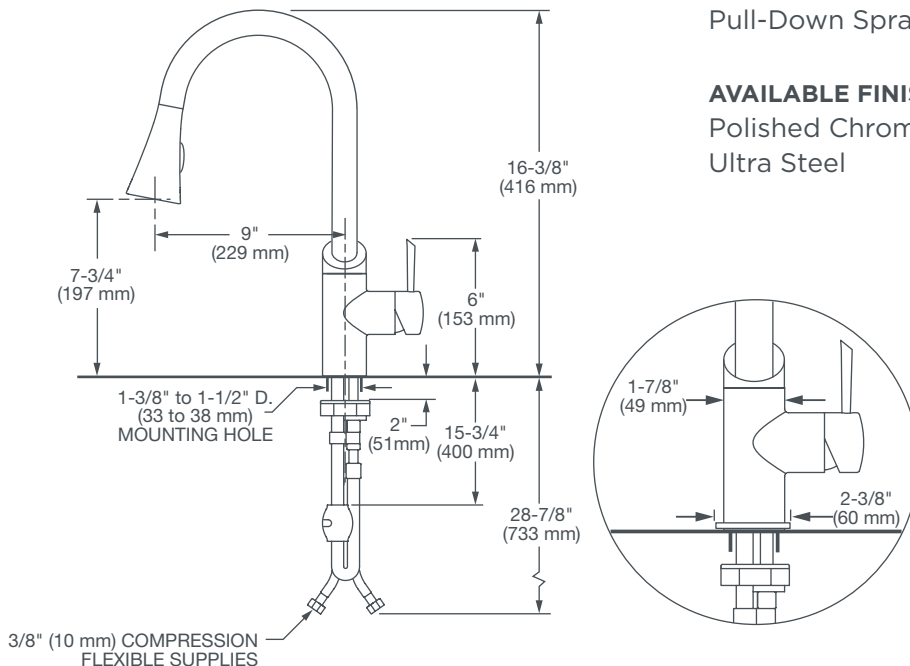

FRESNO®

KITCHEN FAUCET

WITH PULL-DOWN SPRAY

- Ceramic disc valve cartridge
- Lead Free — faucet contains $\leq 0.25\%$ total lead content by weighted volume
- 8" swivel spout
- Spout swivels at 150°
- Two-function pull-down hand spray
- Built-in vacuum breaker
- Two check valves
- Cover plate must be ordered separately
- Maximum flow rate: 1.8 gpm (6.8 L/min)

OPTIONAL COMPONENT

10" Cover Plate M964990-XXXOA

CODES AND STANDARDS

Meets or Exceeds ASME A112.18.1/
CSA B125.1/NSF 61/Section 9

CALGreen

Certified Compliant with 0.25% Weighted
Average Lead Content Regulations

DESCRIPTION

Kitchen Faucet with
Pull-Down Spray

PRODUCT NUMBER

D35403300.XXX

AVAILABLE FINISHES

Polished Chrome
Ultra Steel

FINISH CODE

100
355