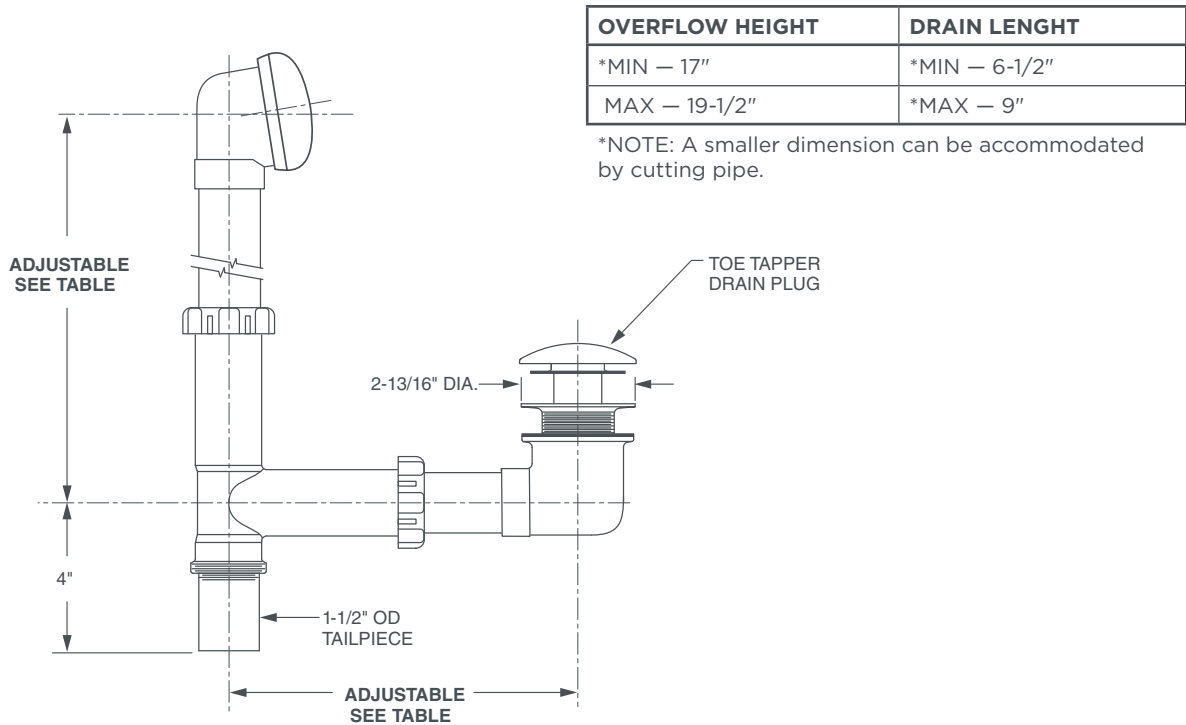

# DEEP SOAK DRAIN

- Unique overflow allows 2" (51 mm) deeper water level than standard bath drains
- Compatible with Byrdcliffe® tub
- Tap-actuated pop-up drain stopper
- ABS construction

## DESCRIPTION

Deep Soak Drain

## PRODUCT NUMBER

D1640305.XXX

**IMPORTANT:** These measurements are subject to change or cancellation. No responsibility is assumed for use of superseded or voided pages.

PART OF **LIXIL**