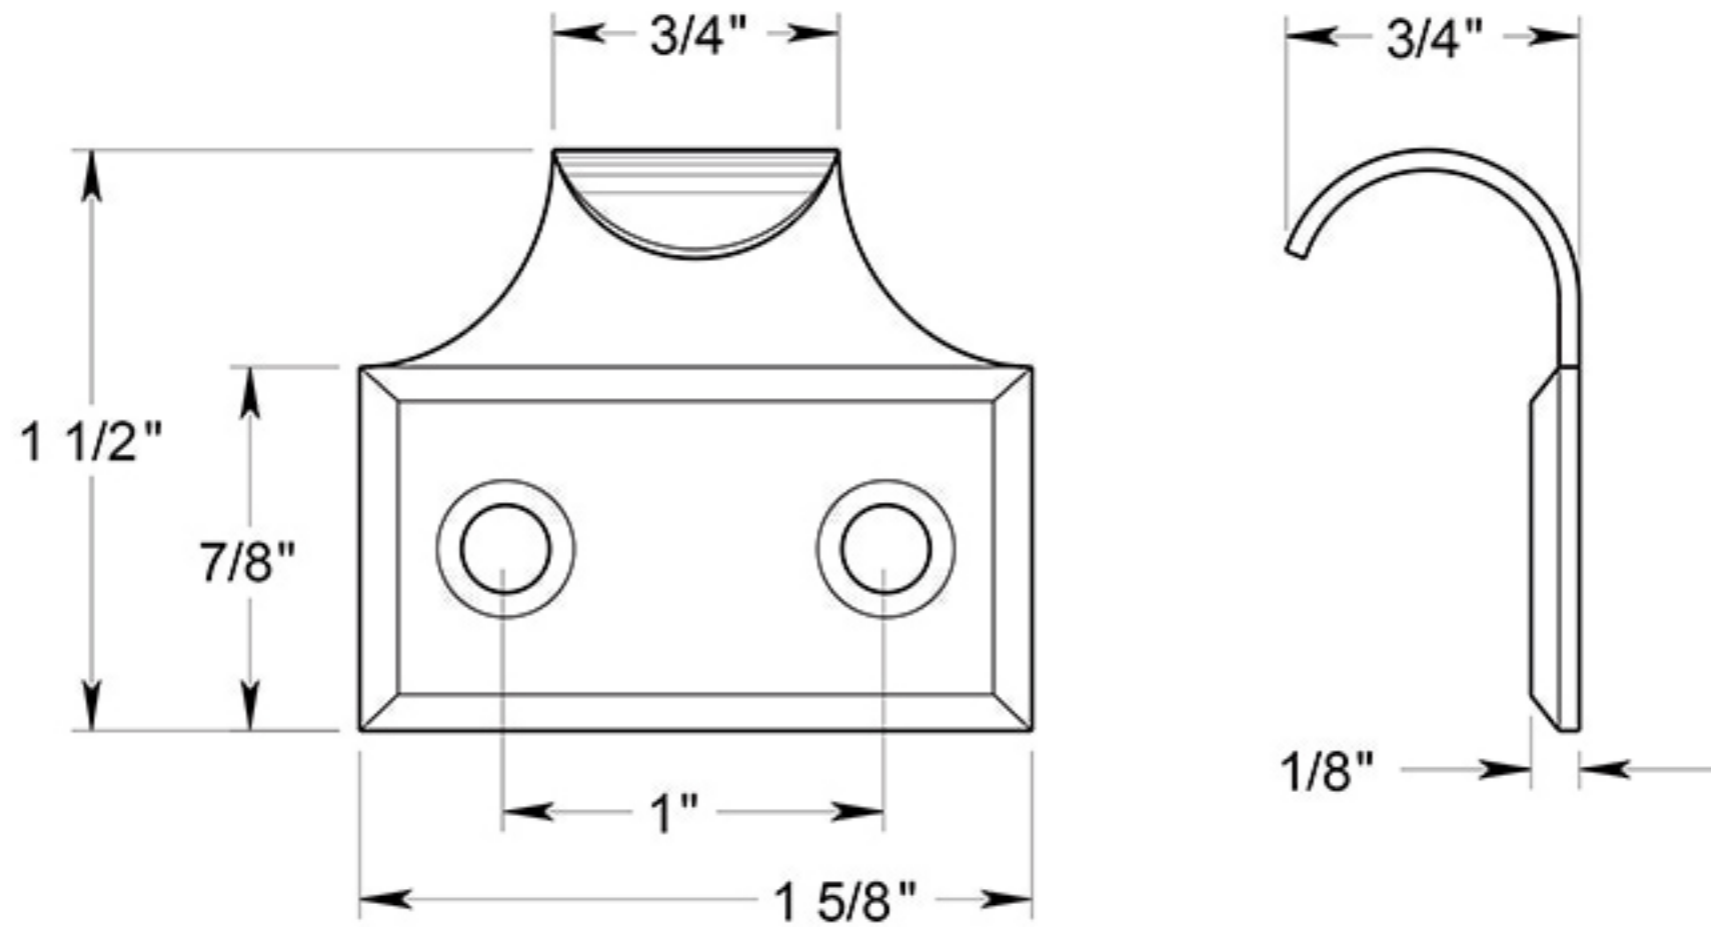

WL14

1-5/8" x 1-1/2" WINDOW / STEEL

DRAWING NOT TO SCALE

NOTE: Deltana reserves the right to constantly improve its products and is not responsible for differences between the product in-hand and the specifications contained in this drawing. We do not recommend to pre-drill holes or pre-cut woods or metals based on the drawing information if the veracity of the specifications has not been proven by the live product.