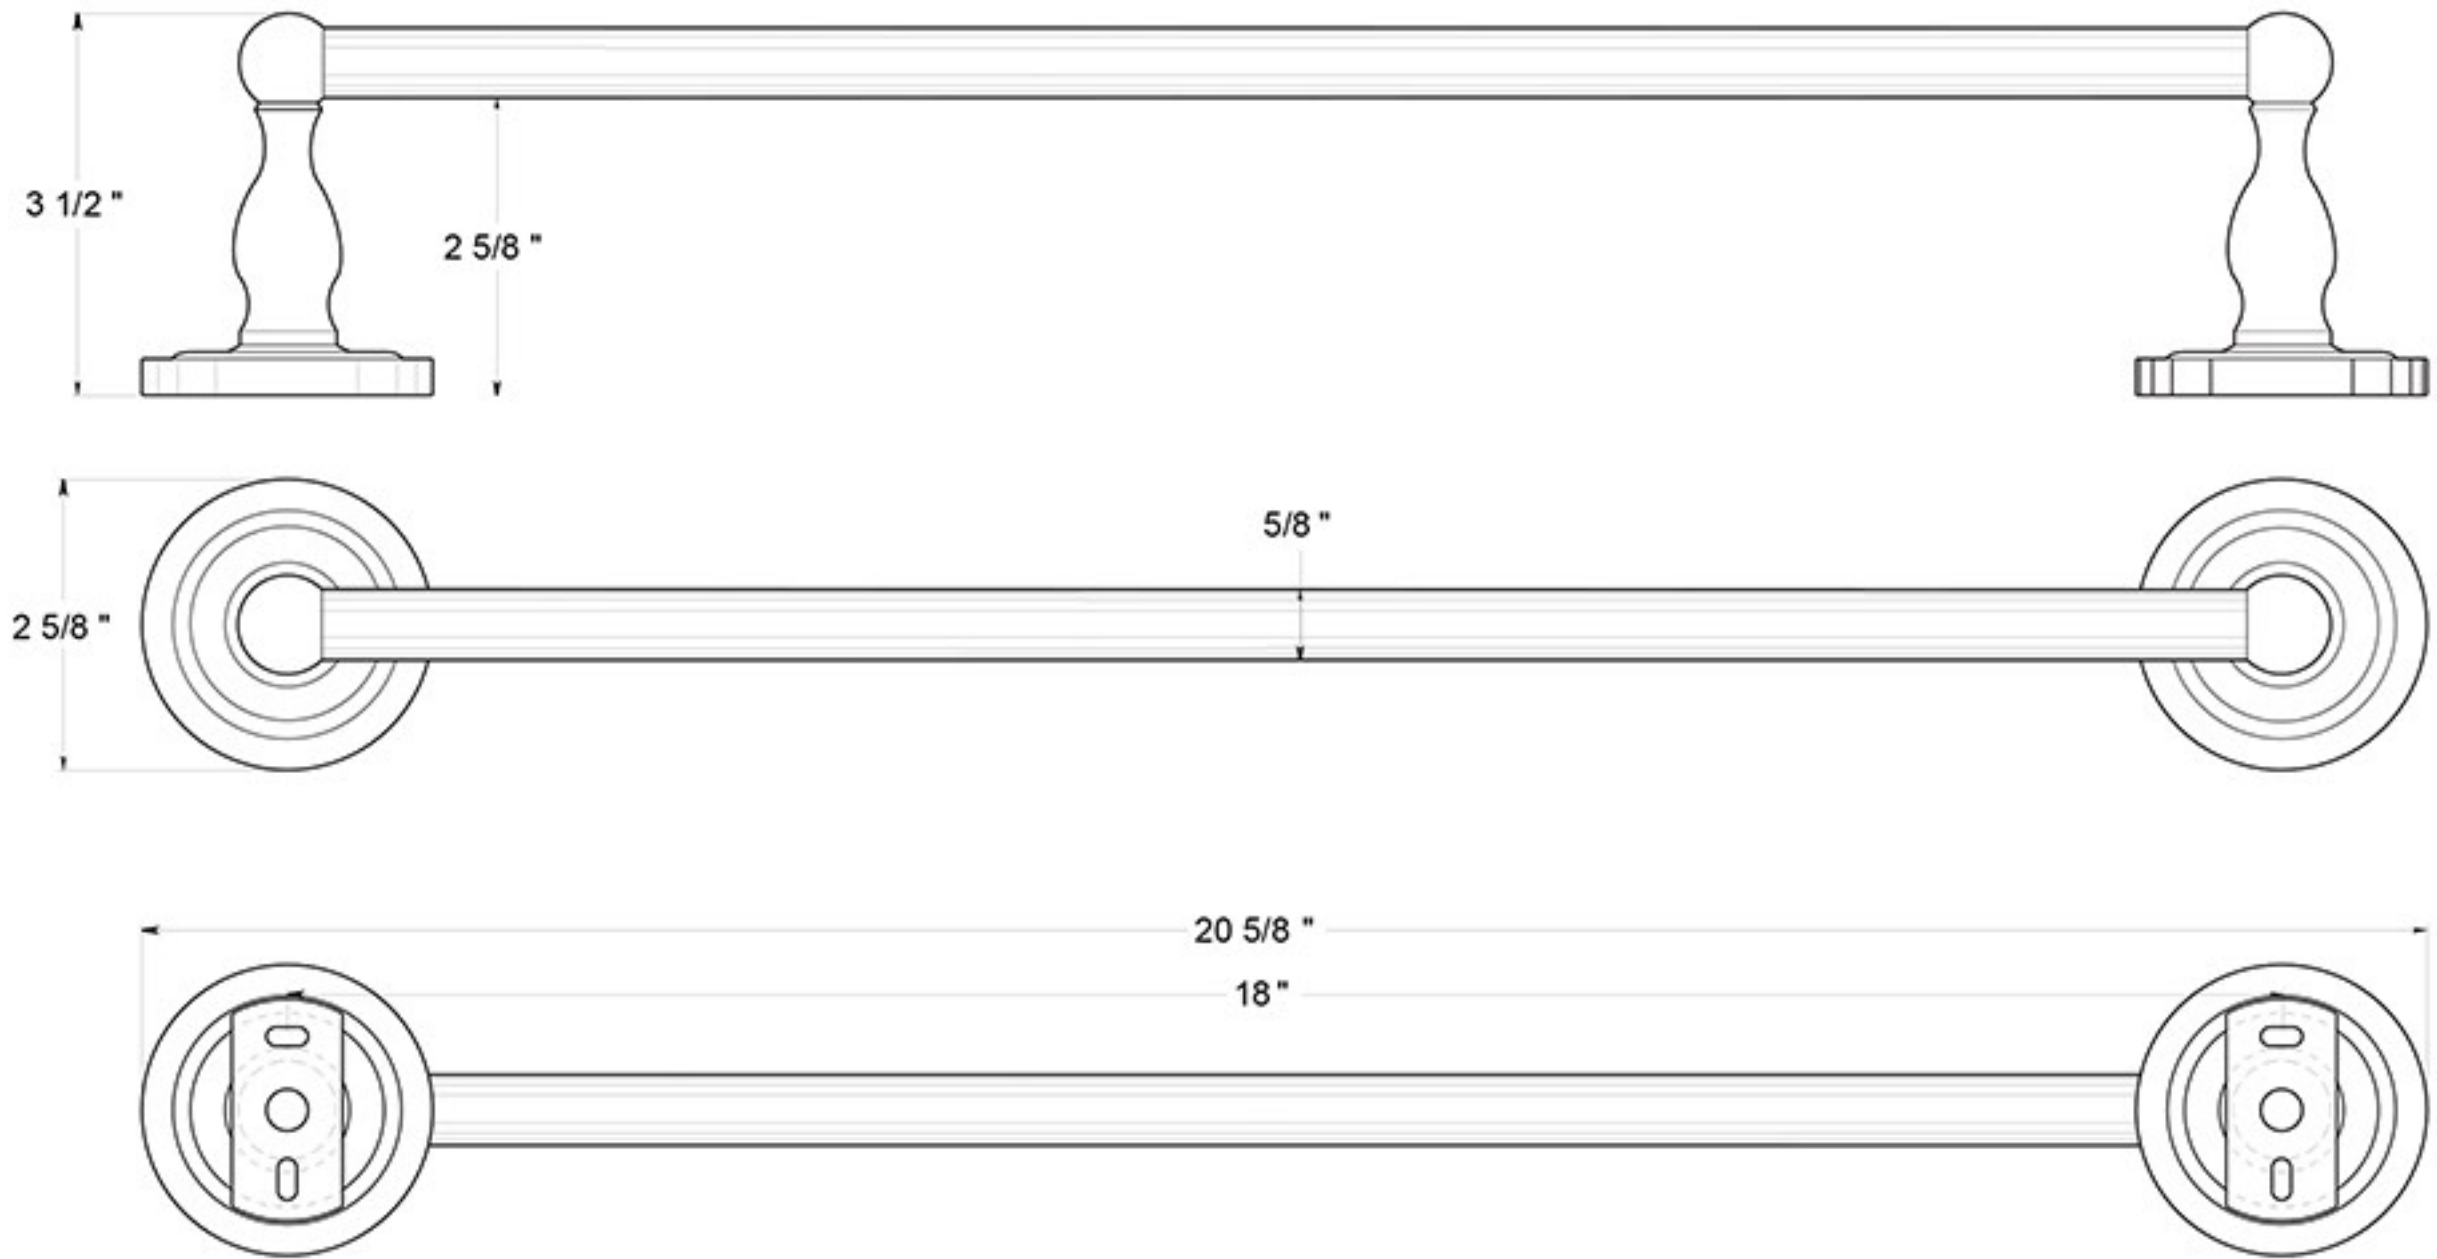

R2002

18" TOWEL BAR / SOLID BRASS

DRAWING NOT TO SCALE

NOTE: Deltana reserves the right to constantly improve its products and is not responsible for differences between the product in-hand and the specifications contained in this drawing. We do not recommend to pre-drill holes or pre-cut woods or metals based on the drawing information if the veracity of the specifications has not been proven by the live product.