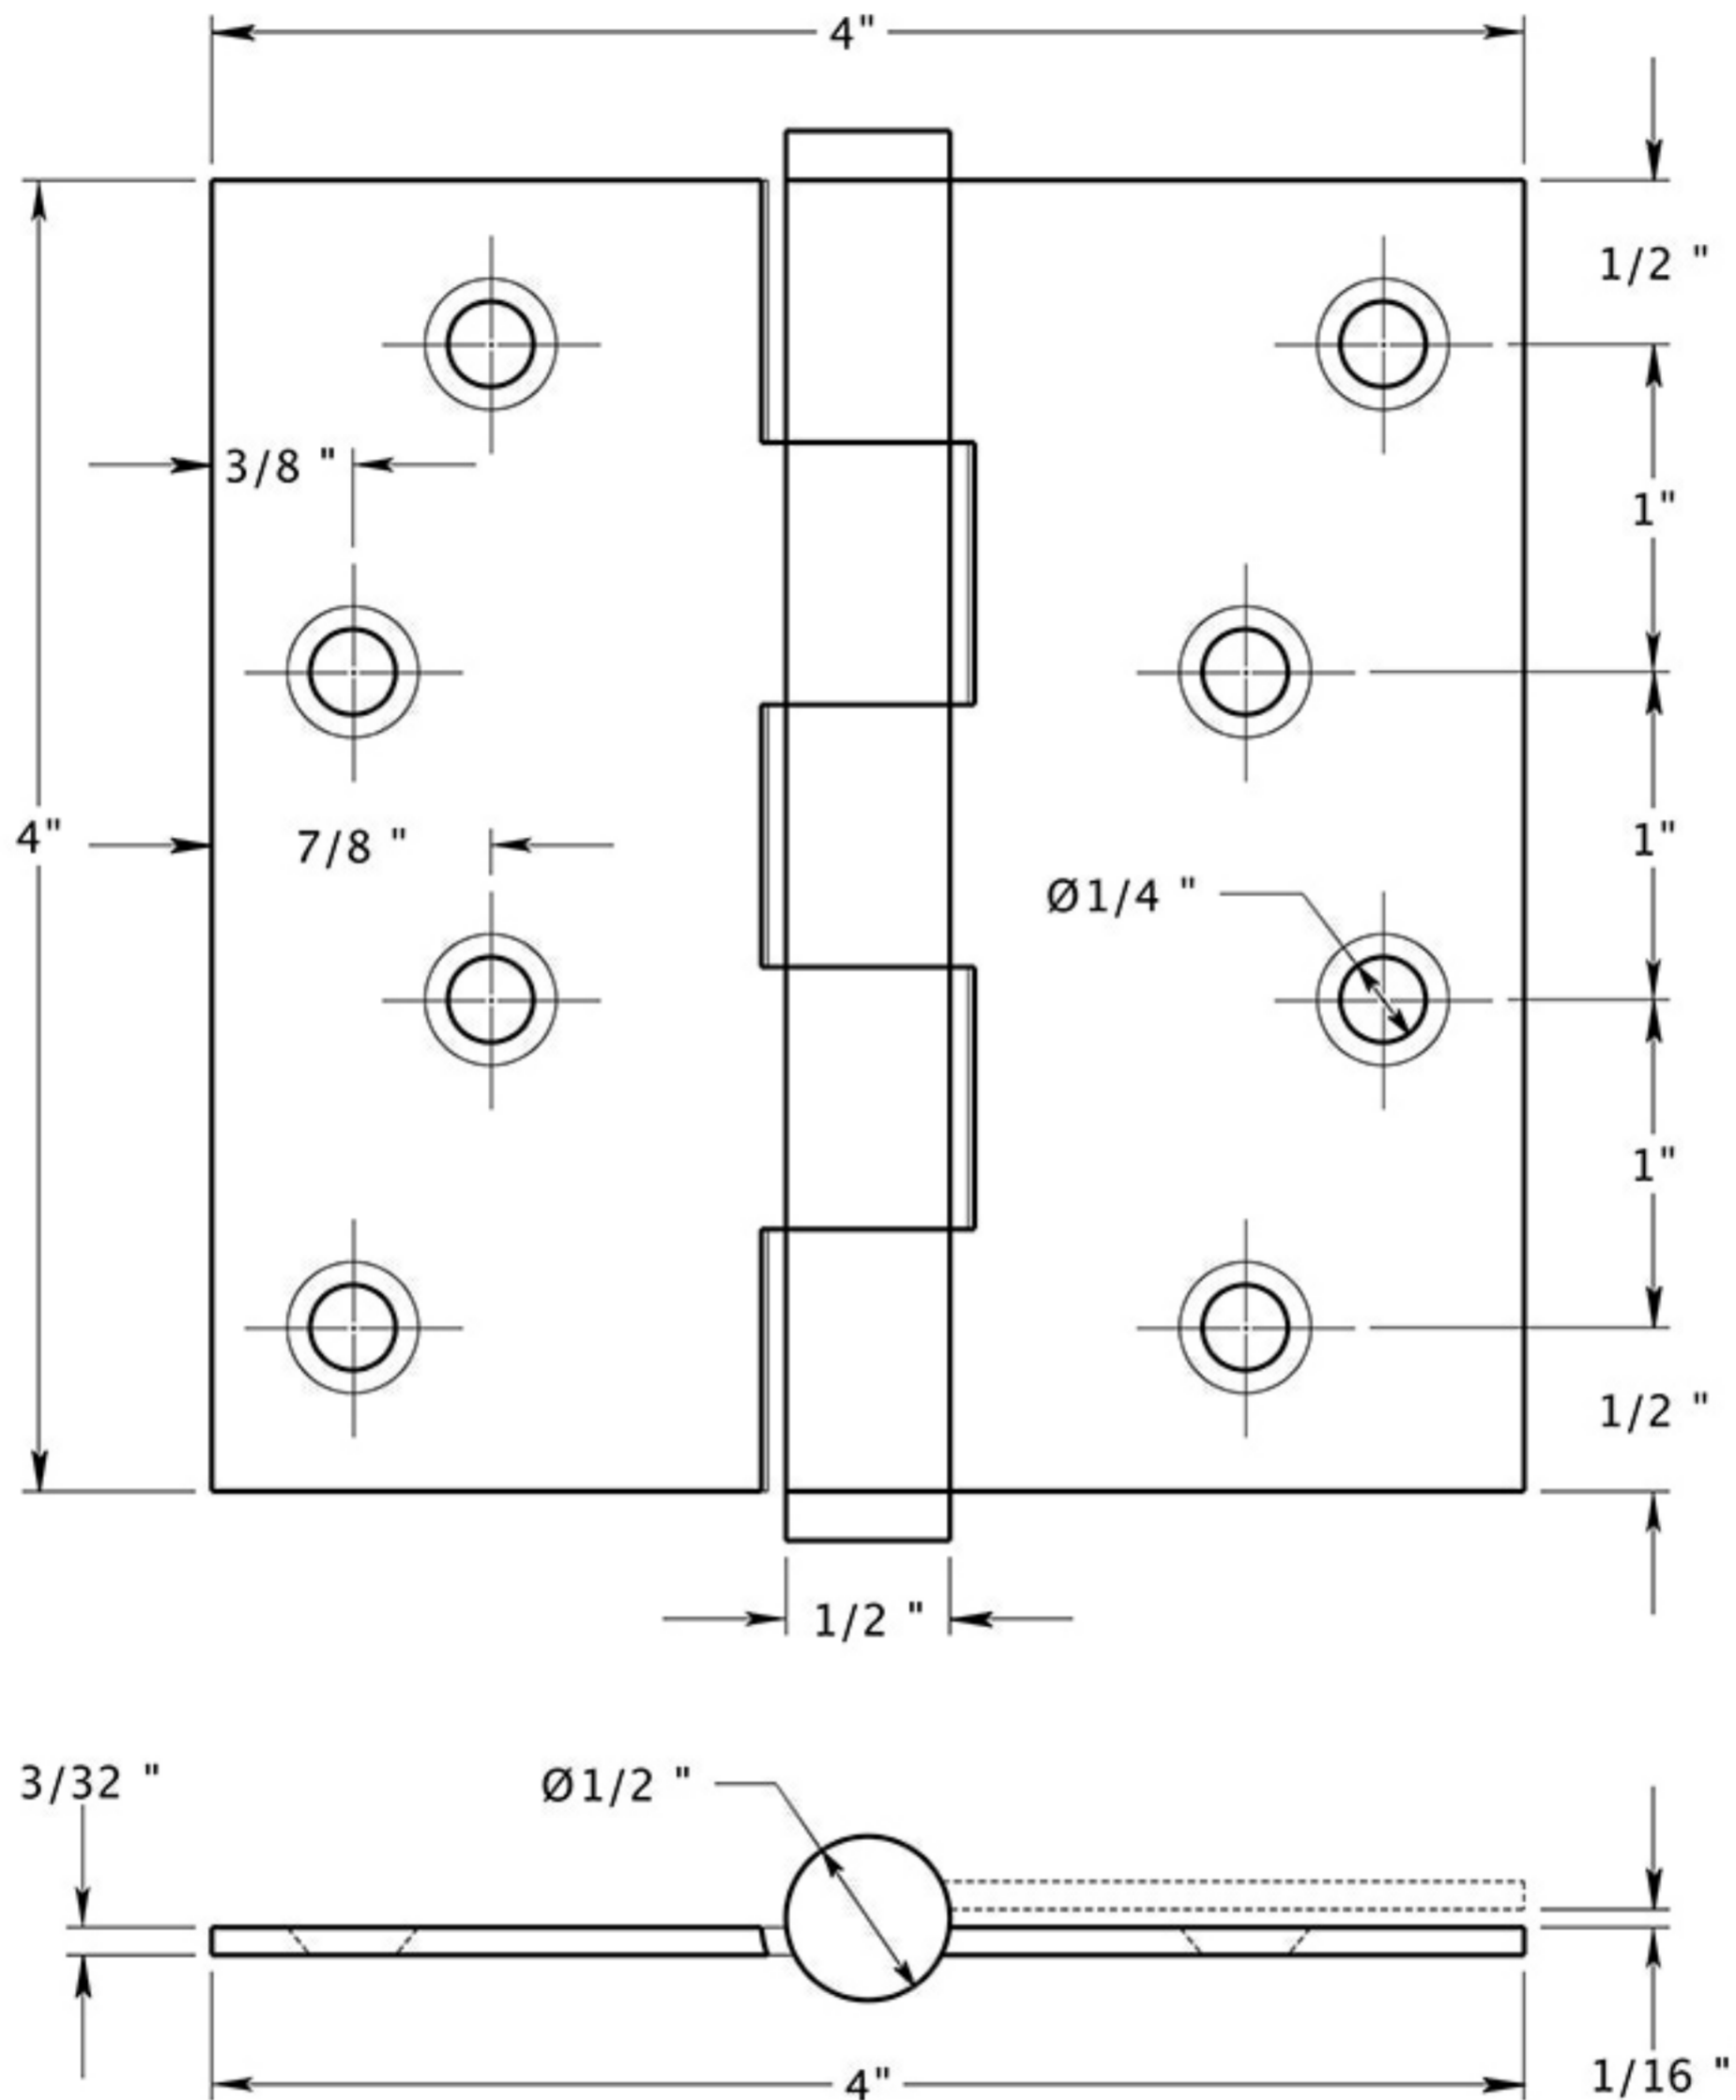

# DSB4-RZ

4"x 4" x SQUARE CORNERS HINGE  
RESIDENTIAL / ZIG-ZAG / SOLID BRASS

DRAWING NOT TO SCALE

NOTE: Deltana reserves the right to constantly improve its products and is not responsible for differences between the product in-hand and the specifications contained in this drawing. We do not recommend to pre-drill holes or pre-cut woods or metals based on the drawing information if the veracity of the specifications has not been proven by the live product.