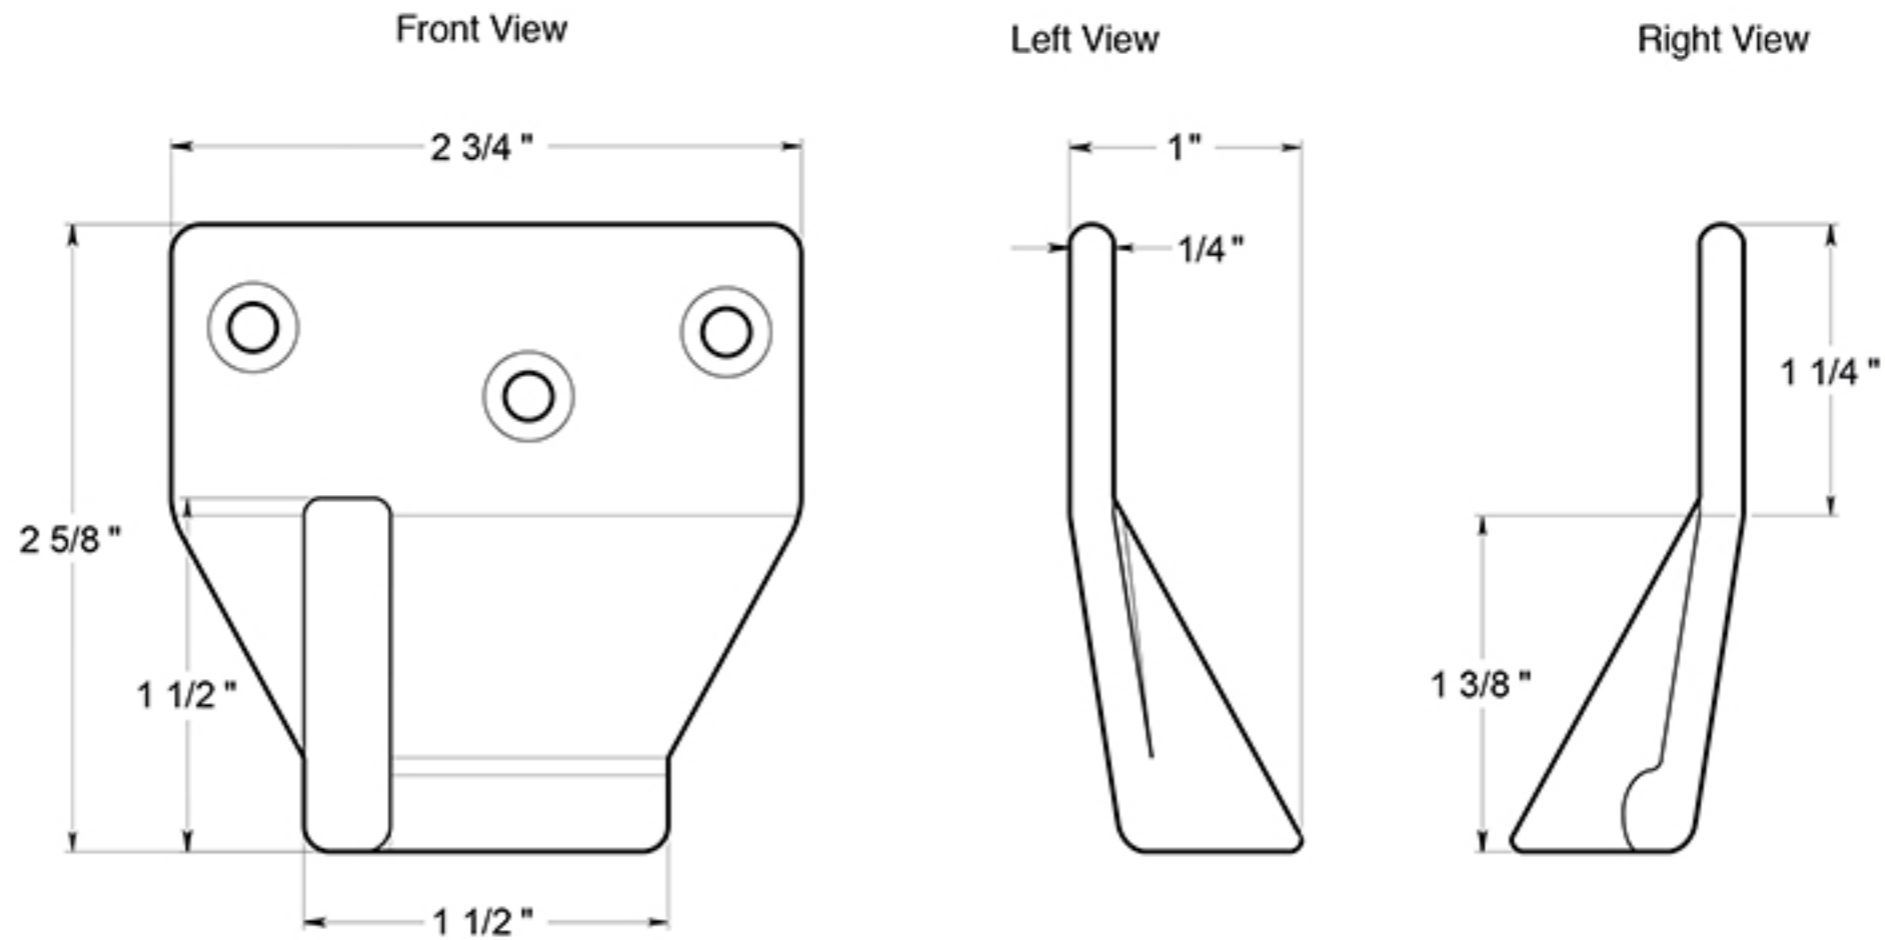

DDS36

DOUBLE DOOR STRIKE FOR PANIC DEVICE

DRAWING NOT TO SCALE

NOTE: Deltana reserves the right to constantly improve its products and is not responsible for differences between the product in-hand and the specifications contained in this drawing. We do not recommend to pre-drill holes or pre-cut woods or metals based on the drawing information if the veracity of the specifications has not been proven by the live product.