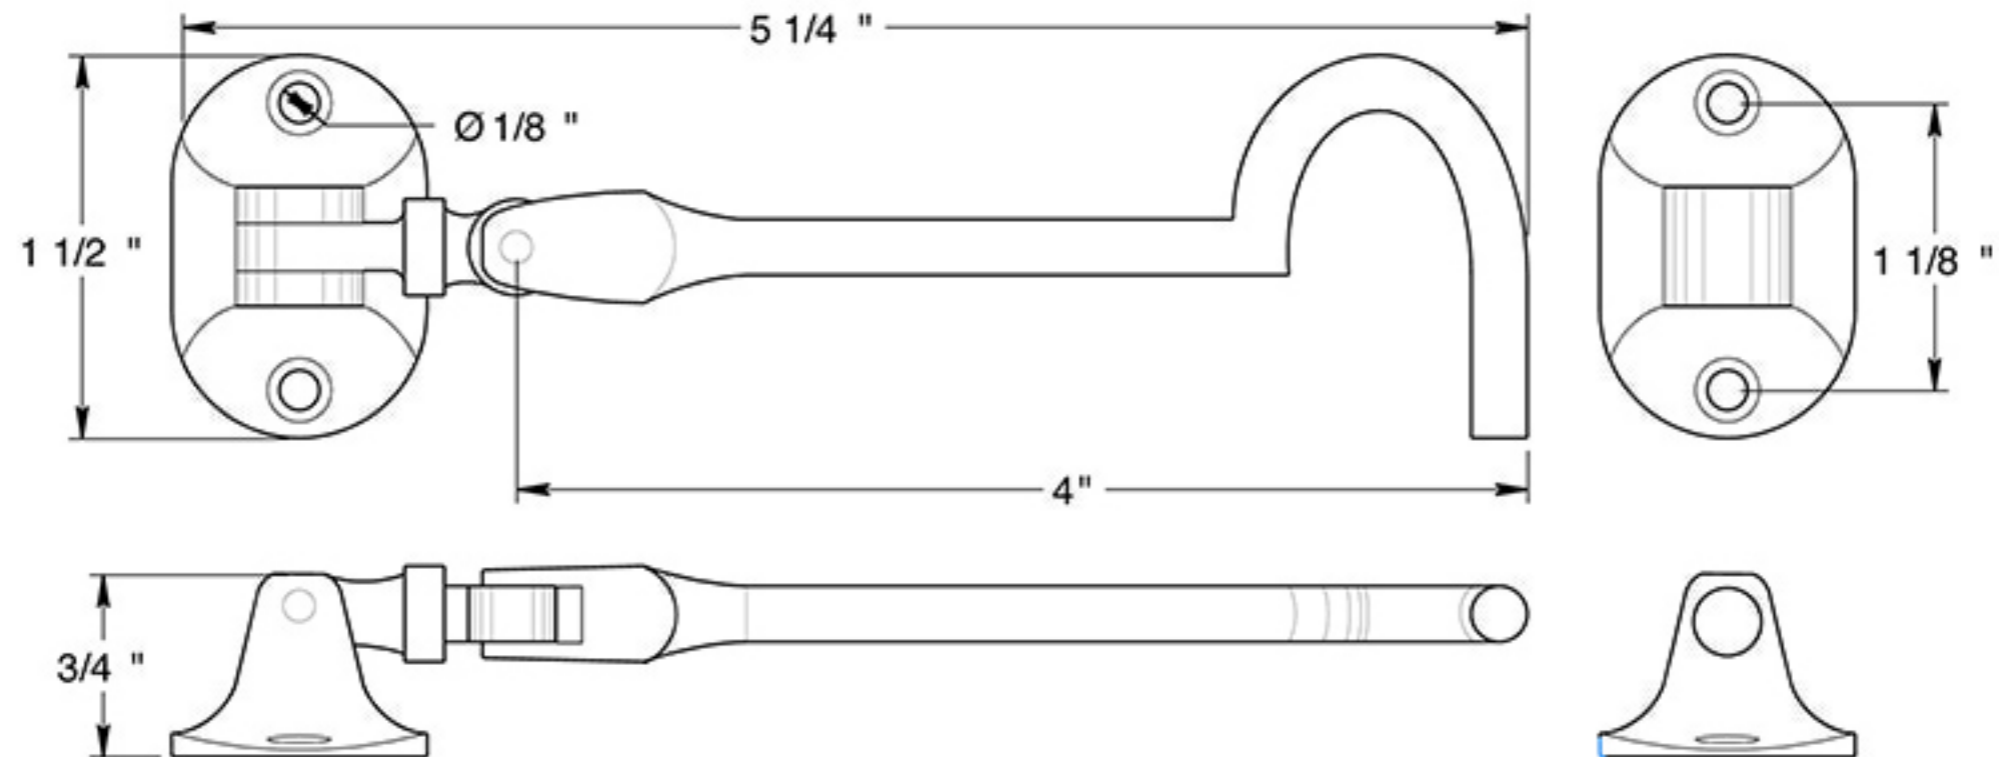

CHB4

4" CABIN HOOK / BRITISH STYLE / SOLID BRASS

DRAWING NOT TO SCALE

NOTE: Deltana reserves the right to constantly improve its products and is not responsible for differences between the product in-hand and the specifications contained in this drawing. We do not recommend to pre-drill holes or pre-cut woods or metals based on the drawing information if the veracity of the specifications has not been proven by the live product.