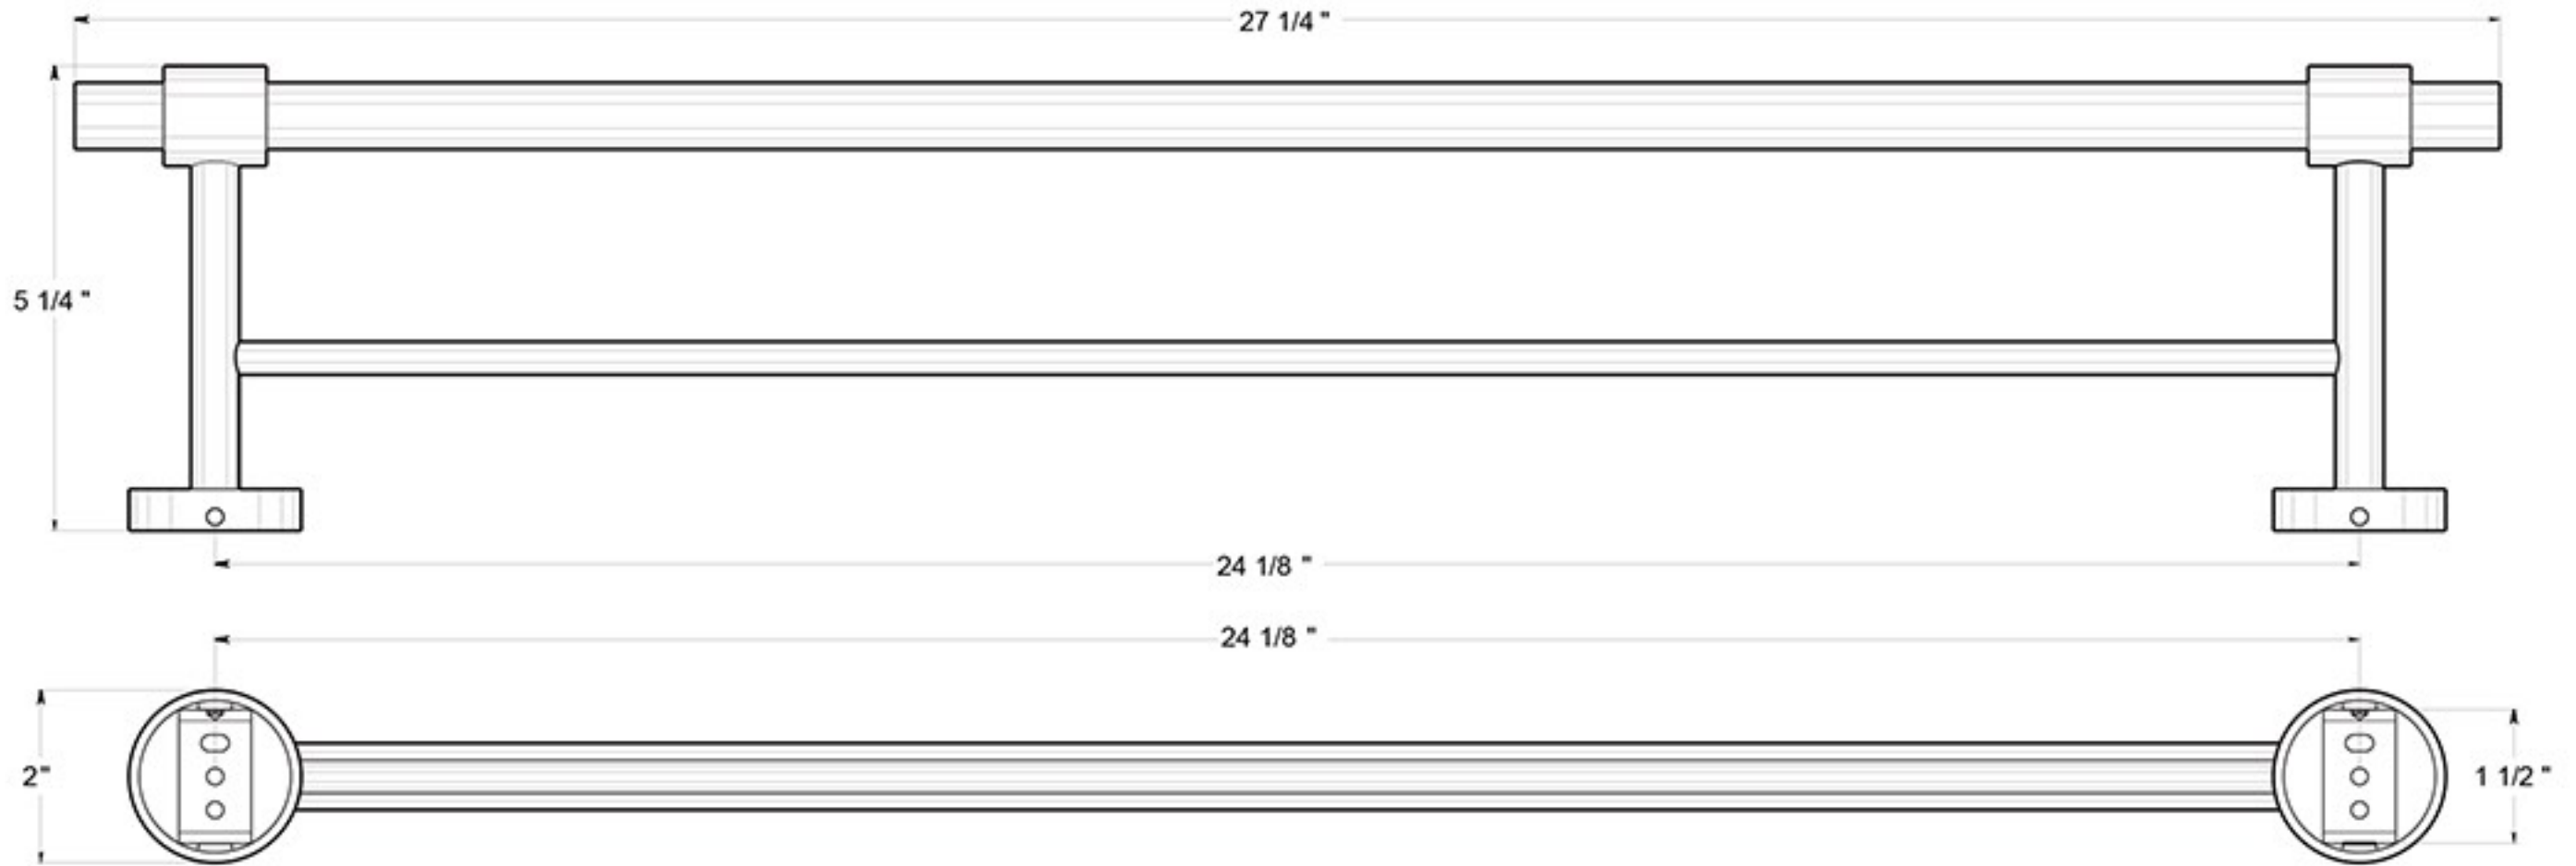

BBS2006/24

24" DOUBLE TOWEL BAR / SOLID BRASS

DRAWING NOT TO SCALE

NOTE: Deltana reserves the right to constantly improve its products and is not responsible for differences between the product in-hand and the specifications contained in this drawing. We do not recommend to pre-drill holes or pre-cut woods or metals based on the drawing information if the veracity of the specifications has not been proven by the live product.