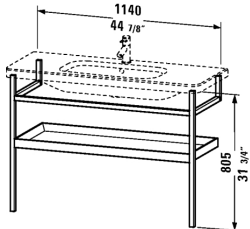

DuraStyle Furniture - ACC towel rail with included shelf # DS9884

|< 44 7/8" Inch >|

Furniture - ACC towel rail with included shelf	Dimension	Weight	Order number
for DuraStyle # 232012			
Colors			
M76 European Oak (Solid wood) M77 American Walnut (Solid wood)			
Variant			
	44 7/8" x 17 3/8" Inch		DS9884
Infobox			
Body available in 76-European Oak solid wood or 77-American Walnut solid wood, Color of shelf available in decor 14-Terra, 18-White Matt, 22-White High Gloss, 43-Basalt Matt and 49-Graphite Matt / Includes wall fixation kit, Required specification for ordering:., - Body color, - Shelf color			
Suitable products			
Furniture washbasin with tap platform, hardware included, wall-mounted, 47 1/4" x 18 7/8" Inch	47 1/4" x 18 7/8" Inch		232012

All drawings contain the necessary measurements which are subject to standard tolerances. They are stated in inch & mm and are non-binding. Exact measurements, in particular for customized installation scenarios, can only be taken from the finished ceramic piece.