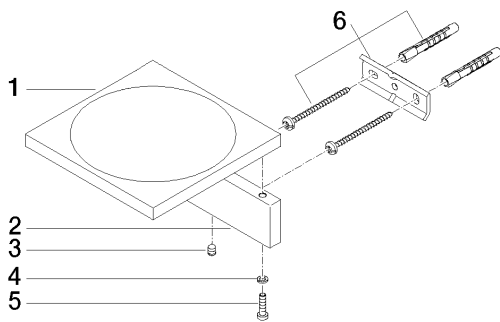

## Sink - LULU

Soap dish wall-mounted - polished chrome

Article number: 83 410 780-00

- Width 4-3/4"
- Height 1-3/4"
- 4-3/4" Projection

polished chrome

## Dimensional drawing

All dimensions in mm / inch = mm x 0,0394

Sink - LULU

Soap dish wall-mounted - polished chrome

Article number: 83 410 780-00

Sink - LULU  
Soap dish wall-mounted - polished chrome  
Article number: 83 410 780-00

### Spare parts list

Number	Item Number	Designation	Number of units
1	08 17 78 601-00	dish	1
2	08 17 78 507-00	holder	1
3	04 31 11 112 00 90	pin	1
4	09 30 11 029 90	disc	2
5	09 30 30 069 90	screw	2
6	05 17 20 718 00 90	fixing set	1