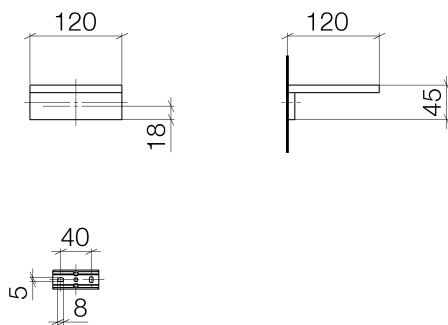

## Sink - LULU

Soap dish wall-mounted - polished chrome

Article number: 83 410 780-00

- Width 4-3/4"
- Height 1-3/4"
- 4-3/4" Projection

polished chrome

## Dimensional drawing

All dimensions in mm / inch = mm x 0,0394

Sink - LULU

Soap dish wall-mounted - polished chrome

Article number: 83 410 780-00

Sink - LULU  
Soap dish wall-mounted - polished chrome  
Article number: 83 410 780-00

### Spare parts list

Number	Item Number	Designation	Number of units
1	08 17 78 601-00	dish	1
2	08 17 78 507-00	holder	1
3	04 31 11 112 00 90	pin	1
4	09 30 11 029 90	disc	2
5	09 30 30 069 90	screw	2
6	05 17 20 718 00 90	fixing set	1