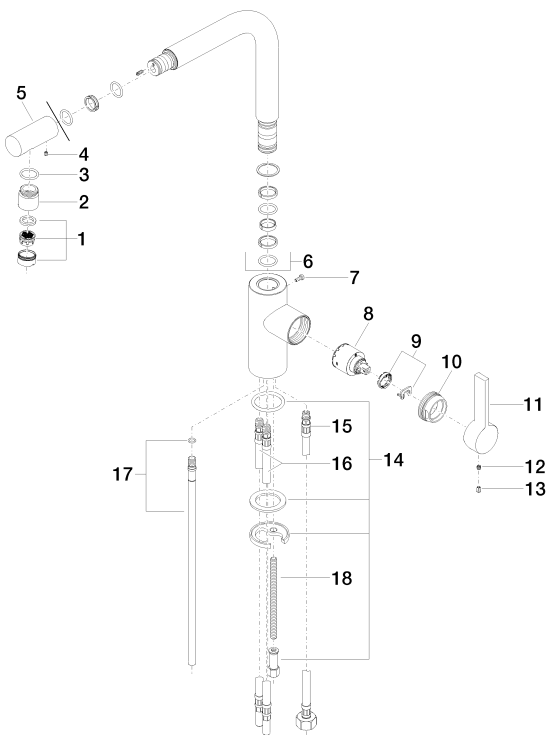

Kitchen - Elio  
Single-lever mixer - polished chrome  
Article number: 33 826 790-00 0010

- 9-1/4" Projection
- Swiveling spout 360°
- Spout with 20° pivoting tip
- Areated stream
- Total height 13-1/4"
- Height to aerator/spout outlet 11-3/4"
- Single-lever mixer hole diameter 1-3/8"
- 2x 3/8" US flexible supply lines
- Water flow rate limited to max. 1.5 gpm
- lead-free
- (ADA)

### Dimensional drawing

All dimensions in mm / inch = mm x 0,0394

### Required article

27 789 970-00 0010  
Profi hand spray set -  
polished chrome

27 721 970-00  
Side spray set - polished  
chrome

Kitchen - Elio  
 Single-lever mixer - polished chrome  
 Article number: 33 826 790-00 0010

Spare parts list

Number	Item Number	Designation	Number of units
1	90 23 01 026 08-00	aerator	1
2	09 24 04 164 10-00	nipple	1
3	09 14 10 100 90	seal	1
4	09 31 11 044 90	pin	1
5	09 24 04 163 10-00	nipple	1
6	90 28 22 185 00-00	spout	1
7	09 30 30 054 90	screw	1
8	90 15 05 061 00 90	cartridge	1
9	04 28 10 148 00 90	accessories	1
10	09 24 04 141-00	nut	1
11	09 20 79 040-00	handle	1
12	09 31 11 030 90	pin	1
13	09 31 20 017 90	plug	1
14	04 30 11 038 75 90	fixing set	1
15	04 30 04 019 00 90	hose	1
16	04 30 04 045 00 90	Flexible supply line 3/8"	2
17	04 24 02 046 01-07	pipe	1
18	09 31 11 091 90	pin	1