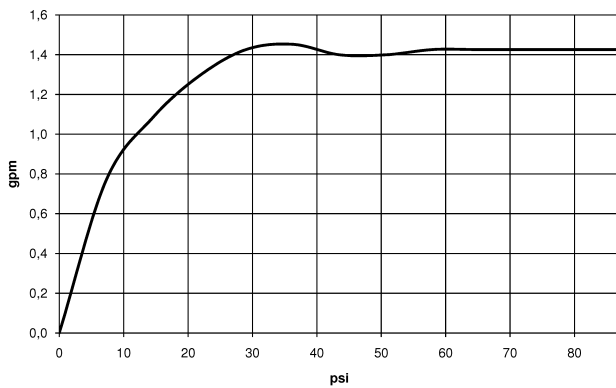

Kitchen - Elio  
Single-lever mixer - polished chrome  
Article number: 33 826 790-00 0010

- 9-1/4" Projection
- Swiveling spout 360°
- Spout with 20° pivoting tip
- Areated stream
- Total height 13-1/4"
- Height to aerator/spout outlet 11-3/4"
- Single-lever mixer hole diameter 1-3/8"
- 2x 3/8" US flexible supply lines
- Water flow rate limited to max. 1.5 gpm
- lead-free
- (ADA)

### Dimensional drawing

All dimensions in mm / inch = mm x 0,0394

### Flow rate chart

Kitchen - Elio  
Single-lever mixer - polished chrome  
Article number: 33 826 790-00 0010