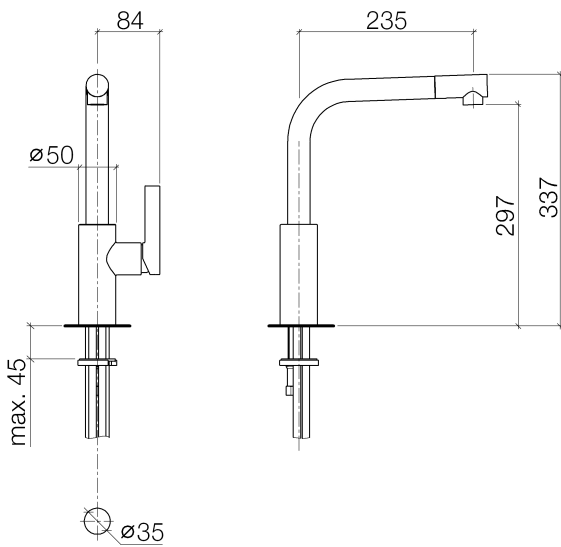

Kitchen - Elio  
Single-lever mixer - polished chrome  
Article number: 33 826 790-00 0010

- 9-1/4" Projection
- Swiveling spout 360°
- Spout with 20° pivoting tip
- Areated stream
- Total height 13-1/4"
- Height to aerator/spout outlet 11-3/4"
- Single-lever mixer hole diameter 1-3/8"
- 2x 3/8" US flexible supply lines
- Water flow rate limited to max. 1.5 gpm
- lead-free
- (ADA)

polished chrome

Accessory is required for this item.

Kitchen - Elio  
Single-lever mixer - polished chrome  
Article number: 33 826 790-00 0010

### Dimensional drawing

All dimensions in mm / inch = mm x 0,0394

### Flow rate chart

Kitchen - Elio  
Single-lever mixer - polished chrome  
Article number: 33 826 790-00 0010