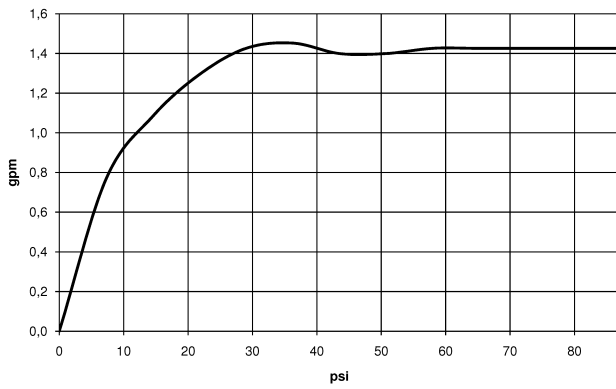

Kitchen - Tara Classic
Single-lever mixer - polished chrome
Article number: 33 800 888-00 0010

- 7-7/8" Projection
- Swiveling spout 360°
- Areated stream
- Total height 12-3/4"
- Height to aerator/spout outlet 7-1/8"
- 1-3/8" hole diameter
- 2x 3/8" US flexible supply lines
- Water flow rate limited to max. 1.5 gpm
- lead-free
- Combination with side spray set or profi side spray set not possible.
- (ADA)

polished chrome

Dimensional drawing

All dimensions in mm / inch = mm x 0,0394

Model/program/technical modifications and error excepted
For more information see: www.dornbracht.com + 49 (0) 2371 433-460 mail@dornbrachtgroup.de

Kitchen - Tara Classic
Single-lever mixer - polished chrome
Article number: 33 800 888-00 0010

Flow rate chart

Kitchen - Tara Classic
Single-lever mixer - polished chrome
Article number: 33 800 888-00 0010