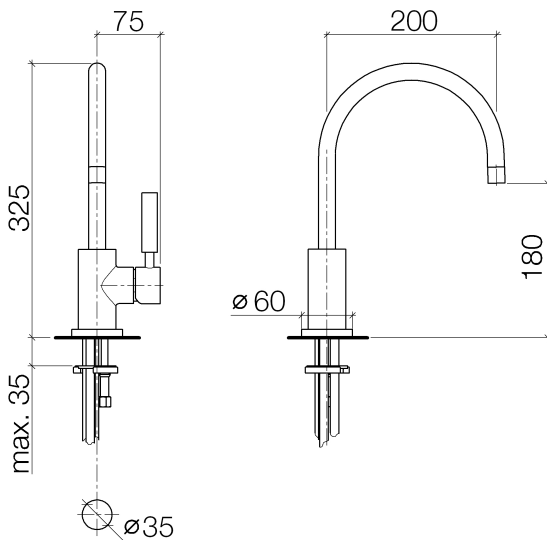

Kitchen - Tara Classic
Single-lever mixer - polished chrome
Article number: 33 800 888-00 0010

- 7-7/8" Projection
- Swiveling spout 360°
- Areated stream
- Total height 12-3/4"
- Height to aerator/spout outlet 7-1/8"
- 1-3/8" hole diameter
- 2x 3/8" US flexible supply lines
- Water flow rate limited to max. 1.5 gpm
- lead-free
- Combination with side spray set or profi side spray set not possible.
- (ADA)

polished chrome

Dimensional drawing

All dimensions in mm / inch = mm x 0,0394

Model/program/technical modifications and error excepted
For more information see: www.dornbracht.com + 49 (0) 2371 433-460 mail@dornbrachtgroup.de

Recommended article

10 713 970-00
AIR SWITCH operating
button, trim parts only -
polished chrome

82 434 970-00
Soap dispenser with flange -
polished chrome

Kitchen - Tara Classic
 Single-lever mixer - polished chrome
 Article number: 33 800 888-00 0010

Spare parts list

Number	Item Number	Designation	Number of units
1	90 28 22 048 03-00	spout	1
2	09 30 30 054 90	screw	1
3	90 15 05 063 00 90	cartridge	1
4	04 28 10 148 00 90	accessories	1
5	09 24 04 107-00	nut	1
6	90 20 88 040 00-00	handle	1
7	09 31 11 010 90	pin	1
8	09 24 04 048-00	nipple	1
9	11 170 880-00	handle	1
10	04 30 04 044 00 90	hose	2
11	09 28 10 055-00	rosette	1
12	09 14 10 034 90	seal	1
13	09 31 11 011 90	pin	1
14	04 30 11 038 00 90	fixing set	1