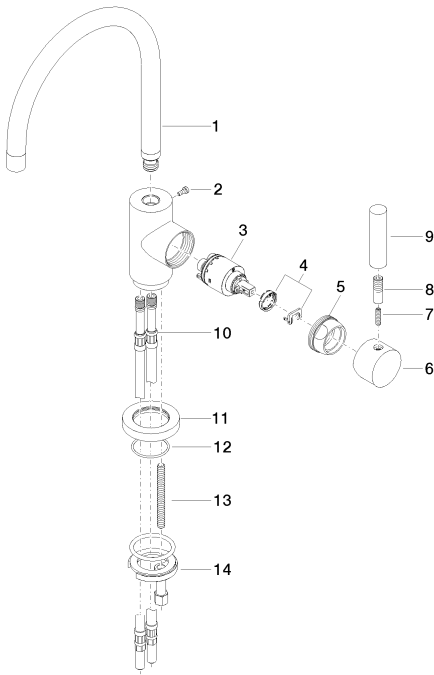

Kitchen - Tara Classic
Single-lever mixer - polished chrome
Article number: 33 800 888-00 0010

- 7-7/8" Projection
- Swiveling spout 360°
- Areated stream
- Total height 12-3/4"
- Height to aerator/spout outlet 7-1/8"
- 1-3/8" hole diameter
- 2x 3/8" US flexible supply lines
- Water flow rate limited to max. 1.5 gpm
- lead-free
- Combination with side spray set or profi side spray set not possible.
- (ADA)

polished chrome

Dimensional drawing

All dimensions in mm / inch = mm x 0,0394

Model/program/technical modifications and error excepted
For more information see: www.dornbracht.com + 49 (0) 2371 433-460 mail@dornbrachtgroup.de

Recommended article

10 713 970-00
AIR SWITCH operating
button, trim parts only -
polished chrome

82 434 970-00
Soap dispenser with flange -
polished chrome

Kitchen - Tara Classic
 Single-lever mixer - polished chrome
 Article number: 33 800 888-00 0010

Spare parts list

Number	Item Number	Designation	Number of units
1	90 28 22 048 03-00	spout	1
2	09 30 30 054 90	screw	1
3	90 15 05 063 00 90	cartridge	1
4	04 28 10 148 00 90	accessories	1
5	09 24 04 107-00	nut	1
6	90 20 88 040 00-00	handle	1
7	09 31 11 010 90	pin	1
8	09 24 04 048-00	nipple	1
9	11 170 880-00	handle	1
10	04 30 04 044 00 90	hose	2
11	09 28 10 055-00	rosette	1
12	09 14 10 034 90	seal	1
13	09 31 11 011 90	pin	1
14	04 30 11 038 00 90	fixing set	1