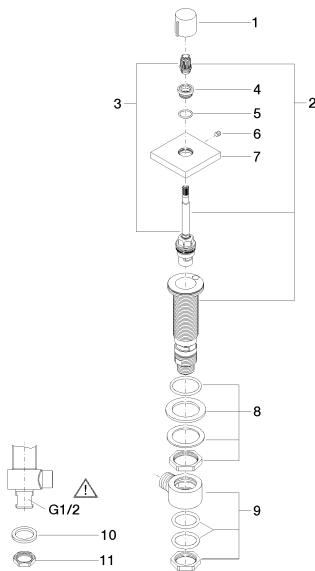

## Bathtub - Symetrics

Deck valve counter-clockwise closing hot or cold - polished chrome

Article number: 20 000 980-00

- 1-1/4" hole diameter
- Flange 2-3/8" x 2-3/8"

polished chrome

## Dimensional drawing

All dimensions in mm / inch = mm x 0,0394

Bathtub - Symetrics

Deck valve counter-clockwise closing hot or cold - polished chrome

Article number: 20 000 980-00

## Bathtub - Symetrics

Deck valve counter-clockwise closing hot or cold - polished chrome

Article number: 20 000 980-00

### Spare parts list

Number	Item Number	Designation	Number of units
1	09 20 98 001-00	handle	1
2	90 17 11 045 04 90	side panel	1
3	90 90 03 204 00 90	top	1
4	09 12 12 043-00	base	1
5	09 14 10 017 90	seal	1
6	04 31 11 004 00 90	pin	1
7	09 27 98 014-00	rosette	1
8	04 23 10 032 78 90	fixing set	1
9	04 17 11 023 10 90	distributor	1
10	09 30 11 059 90	disc	1
11	09 23 10 012 90	nut	1