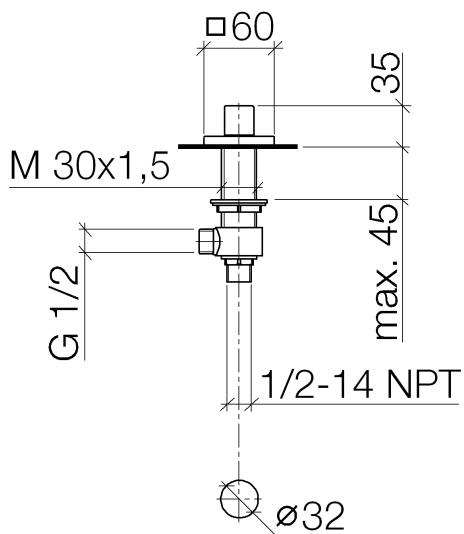

## Bathtub - Symetrics

Deck valve counter-clockwise closing hot or cold - polished chrome

Article number: 20 000 980-00

- 1-1/4" hole diameter
- Flange 2-3/8" x 2-3/8"

polished chrome

## Dimensional drawing

All dimensions in mm / inch = mm x 0,0394

Bathtub - Symetrics

Deck valve counter-clockwise closing hot or cold - polished chrome

Article number: 20 000 980-00

## Bathtub - Symetrics

Deck valve counter-clockwise closing hot or cold - polished chrome

Article number: 20 000 980-00

### Spare parts list

Number	Item Number	Designation	Number of units
1	09 20 98 001-00	handle	1
2	90 17 11 045 04 90	side panel	1
3	90 90 03 204 00 90	top	1
4	09 12 12 043-00	base	1
5	09 14 10 017 90	seal	1
6	04 31 11 004 00 90	pin	1
7	09 27 98 014-00	rosette	1
8	04 23 10 032 78 90	fixing set	1
9	04 17 11 023 10 90	distributor	1
10	09 30 11 059 90	disc	1
11	09 23 10 012 90	nut	1