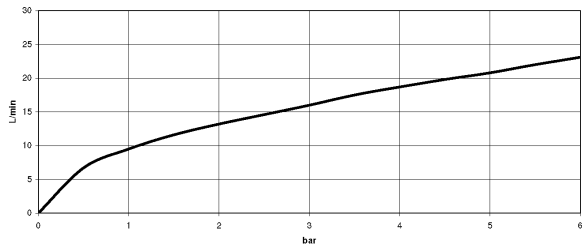

## Bathtub - Symetrics

Deck valve counter-clockwise closing hot or cold - polished chrome

Article number: 20 000 980-00

- 1-1/4" hole diameter
- Flange 2-3/8" x 2-3/8"

polished chrome

## Dimensional drawing

All dimensions in mm / inch = mm x 0,0394

Bathtub - Symetrics

Deck valve counter-clockwise closing hot or cold - polished chrome

Article number: 20 000 980-00

### Flow rate chart