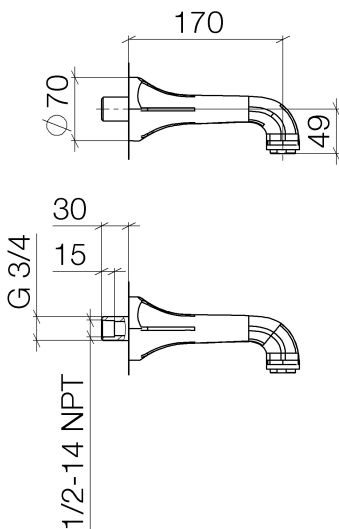

Bathtub - Madison

Tub spout for wall-mounted installation - polished chrome

Article number: 13 801 380-00

- 6-3/4" Projection
- Round aerator
- 1-1/2" hole diameter
- 3/4" connection
- Water flow rate limited to max. 5.8 gpm
- Min. rough in depth 2-1/8" (US-only)

polished chrome

Dimensional drawing

All dimensions in mm / inch = mm x 0,0394

Bathtub - Madison
Tub spout for wall-mounted installation - polished chrome
Article number: 13 801 380-00

Flow rate chart

Bathtub - Madison

Tub spout for wall-mounted installation - polished chrome

Article number: 13 801 380-00

Other surface finishes

platinum matte
13 801 380-06

platinum
13 801 380-08

Durabrass
13 801 380-09

Brushed Durabrass
13 801 380-28

Spare parts list

Number	Item Number	Designation	Number of units
1	09 11 36 090-00	spout	1
2	90 23 01 121 00-00	aerator	1