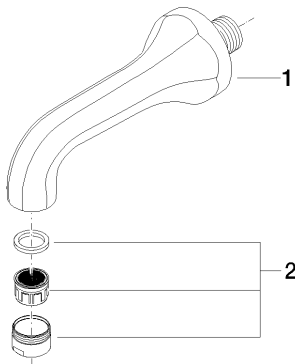

Bathtub - Madison

Tub spout for wall-mounted installation - polished chrome

Article number: 13 801 380-00

- 6-3/4" Projection
- Round aerator
- 1-1/2" hole diameter
- 3/4" connection
- Water flow rate limited to max. 5.8 gpm
- Min. rough in depth 2-1/8" (US-only)

polished chrome

Dimensional drawing

All dimensions in mm / inch = mm x 0,0394

Bathtub - Madison
Tub spout for wall-mounted installation - polished chrome
Article number: 13 801 380-00

Flow rate chart

Bathtub - Madison

Tub spout for wall-mounted installation - polished chrome

Article number: 13 801 380-00

Other surface finishes

platinum matte
13 801 380-06

platinum
13 801 380-08

Durabrass
13 801 380-09

Brushed Durabrass
13 801 380-28

Spare parts list

Number	Item Number	Designation	Number of units
1	09 11 36 090-00	spout	1
2	90 23 01 121 00-00	aerator	1