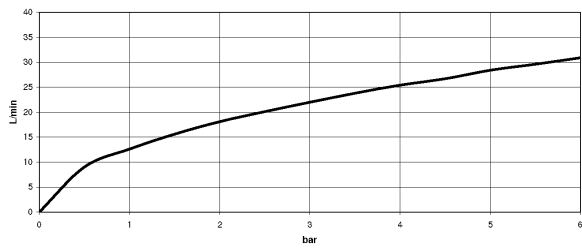

polished chrome

Dimensional drawing

All dimensions in mm / inch = mm x 0,0394

Bathtub - Madison
Tub spout for wall-mounted installation - polished chrome
Article number: 13 801 380-00

Flow rate chart

Bathtub - Madison