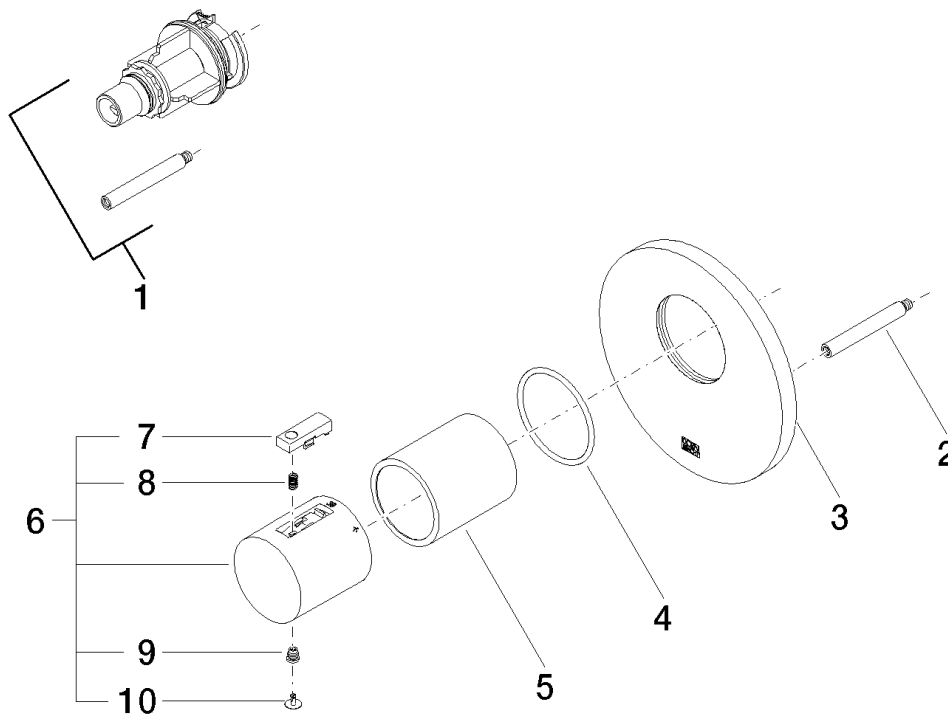

Product specifications

- Cover plate Ø 4-7/8"
- Temperature control handle with safety lock at 100 °F/ 38°C

Surfaces

- chrome 36416979-00
- matt platinum 36416979-06
- 36416979-99

Accessories required

- xTOOL Concealed thermostat rough; 35 517 970

Exploded assembly drawing

**Order quantity**

No.	Article number	Name	Installation quantity
1	1217897090	extension	1
2	0431090950090	bar	1
3	091102162ff	cover	1
4	09141004990	seal	1
5	092102112ff	sleeve	1
6	04173300401ff	handle	1
7	092133010ff	handle	1
8	09160202790	spring	1
9	09303013690	screw	1
10	093120049ff	plug	1

Flow rate chart