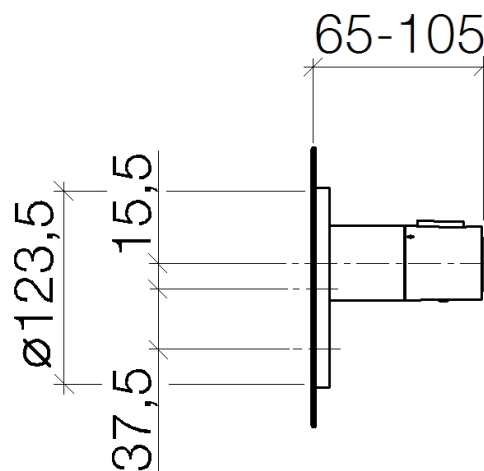

Product specifications

- Cover plate Ø 4-7/8"
- Temperature control handle with safety lock at 100 °F/ 38°C

Surfaces

- chrome 36416979-00
- matt platinum 36416979-06
- 36416979-99

Accessories required

- xTOOL Concealed thermostat rough; 35 517 970

Exploded assembly drawing

**Order quantity**

No.	Article number	Name	Installation quantity
1	1217897090	extension	1
2	0431090950090	bar	1
3	091102162ff	cover	1
4	09141004990	seal	1
5	092102112ff	sleeve	1
6	04173300401ff	handle	1
7	092133010ff	handle	1
8	09160202790	spring	1
9	09303013690	screw	1
10	093120049ff	plug	1

Flow rate chart