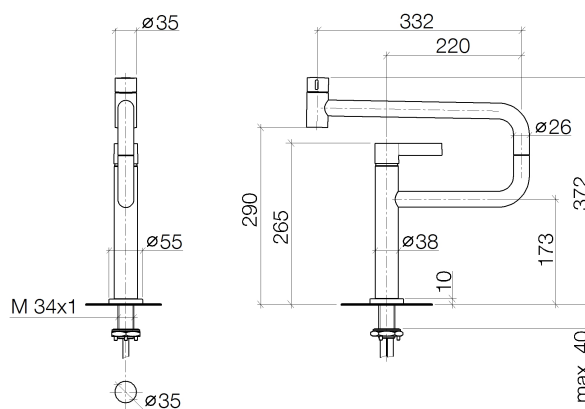

Product specifications

- **21-3/4" Projection**

- Swivel spout 360°
- Areated stream
- Total height 14-5/8"
- Height to aerator/spout outlet 11-3/8"
- Flange 2-1/8"
- 1-3/8" hole diameter
- 2x 10 mm flexible supply lines including 3/8" US adapters
- Water flow rate limited to max. 1.5 gpm
- low lead compliant

Combination with hand spray set or profi hand spray set not possible.

Surfaces

- chrome 33845875-000010
- matt platinum 33845875-060010
- Cyprum 33845875-490010

Exploded assembly drawing

Order quantity

No.	Article number	Name	Installation quantity
1	092062025ff	handle	1
2	09121200290	fixing cap	1
3	90198700100ff	spout	1
4	90230102608ff	aerator	1
5	90282225700ff	joint	1
6	90208700400ff	handle	1
7	092830013ff	cover	1
8	09141009190	seal	1
9	09240426690	nut	1
10	9015050420090	cartridge	1
11	09281015690	ring	1
12	09141006390	seal	1
13	09141008190	seal	1
14	09300112690	connection	1
15	09281015990	ring	1
16	092787033ff	rosette	1
17	0430110858790	fixing set	1
18	0430040980090	hose	2
19	04240422200ff	adaptor	2
20	04233003101-07	threaded connector	2
21	09240422210ff	adaptor	2