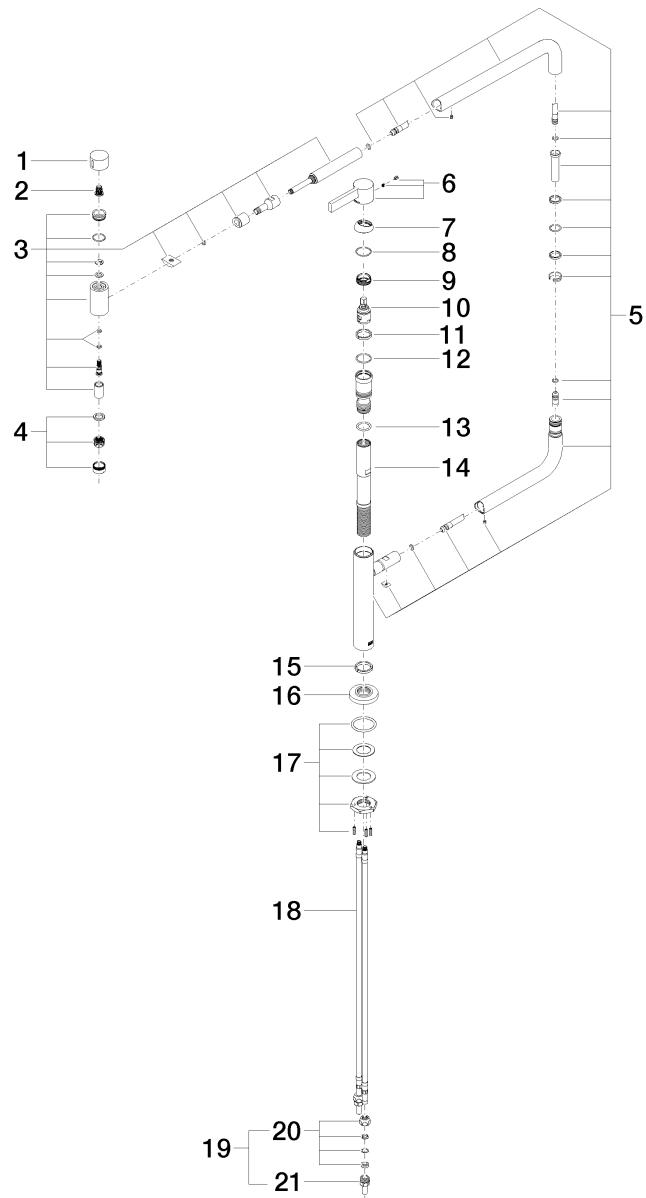

Product specifications

- **21-3/4" Projection**

- Swivel spout 360°
- Areated stream
- Total height 14-5/8"
- Height to aerator/spout outlet 11-3/8"
- Flange 2-1/8"
- 1-3/8" hole diameter
- 2x 10 mm flexible supply lines including 3/8" US adapters
- Water flow rate limited to max. 1.5 gpm
- low lead compliant

Combination with hand spray set or profi hand spray set not possible.

Surfaces

- chrome 33845875-000010
- matt platinum 33845875-060010
- Cyprum 33845875-490010

Exploded assembly drawing

Order quantity

No.	Article number	Name	Installation quantity
1	092062025ff	handle	1
2	09121200290	fixing cap	1
3	90198700100ff	spout	1
4	90230102608ff	aerator	1
5	90282225700ff	joint	1
6	90208700400ff	handle	1
7	092830013ff	cover	1
8	09141009190	seal	1
9	09240426690	nut	1
10	9015050420090	cartridge	1
11	09281015690	ring	1
12	09141006390	seal	1
13	09141008190	seal	1
14	09300112690	connection	1
15	09281015990	ring	1
16	092787033ff	rosette	1
17	0430110858790	fixing set	1
18	0430040980090	hose	2
19	04240422200ff	adaptor	2
20	04233003101-07	threaded connector	2
21	09240422210ff	adaptor	2