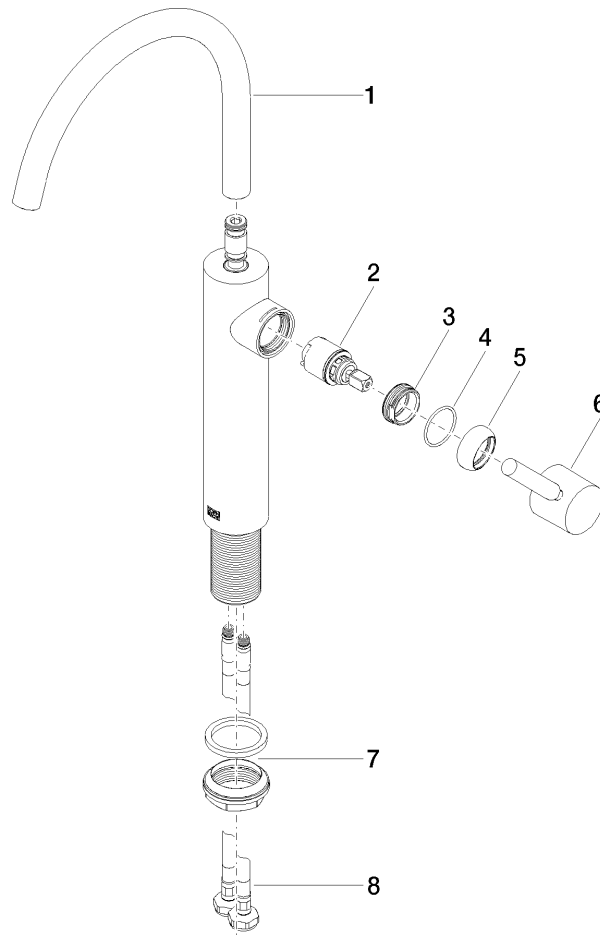

**META Single-lever basin mixer with raised base without pop-up waste**  
Article number: 33534661

**Exploded assembly drawing**

## META Single-lever basin mixer with raised base without pop-up waste

Article number: 33534661

### Order quantity

No.	Article number	Name	Installation quantity
1	90282231300ff	spout	1
2	9015050440090	cartridge	1
3	09240426690	nut	1
4	09141009190	seal	1
5	092830021ff	cover	1
6	90206600300ff	handle	1
7	0423100440790	fixing set	1
8	0430041010090	hose	2

**Flow rate chart**