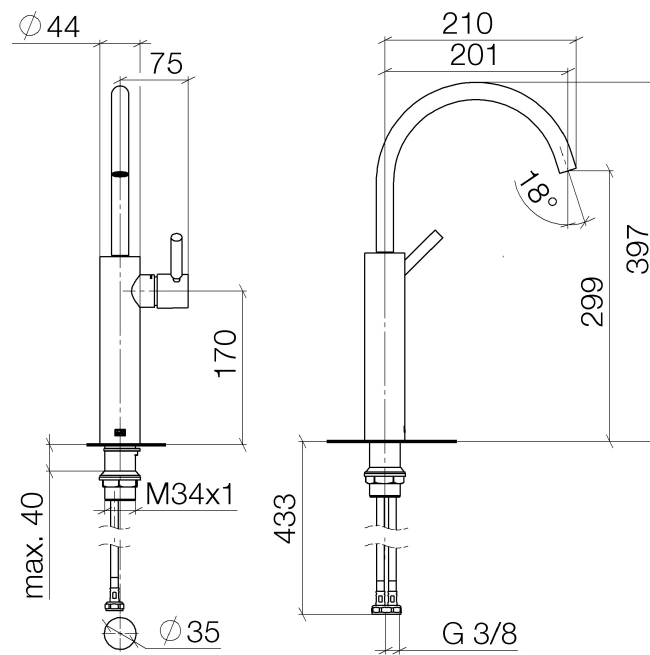

**META Single-lever basin mixer with raised base without pop-up waste**  
Article number: 33534661

**Exploded assembly drawing**

## META Single-lever basin mixer with raised base without pop-up waste

Article number: 33534661

### Order quantity

No.	Article number	Name	Installation quantity
1	90282231300ff	spout	1
2	9015050440090	cartridge	1
3	09240426690	nut	1
4	09141009190	seal	1
5	092830021ff	cover	1
6	90206600300ff	handle	1
7	0423100440790	fixing set	1
8	0430041010090	hose	2

**Flow rate chart**