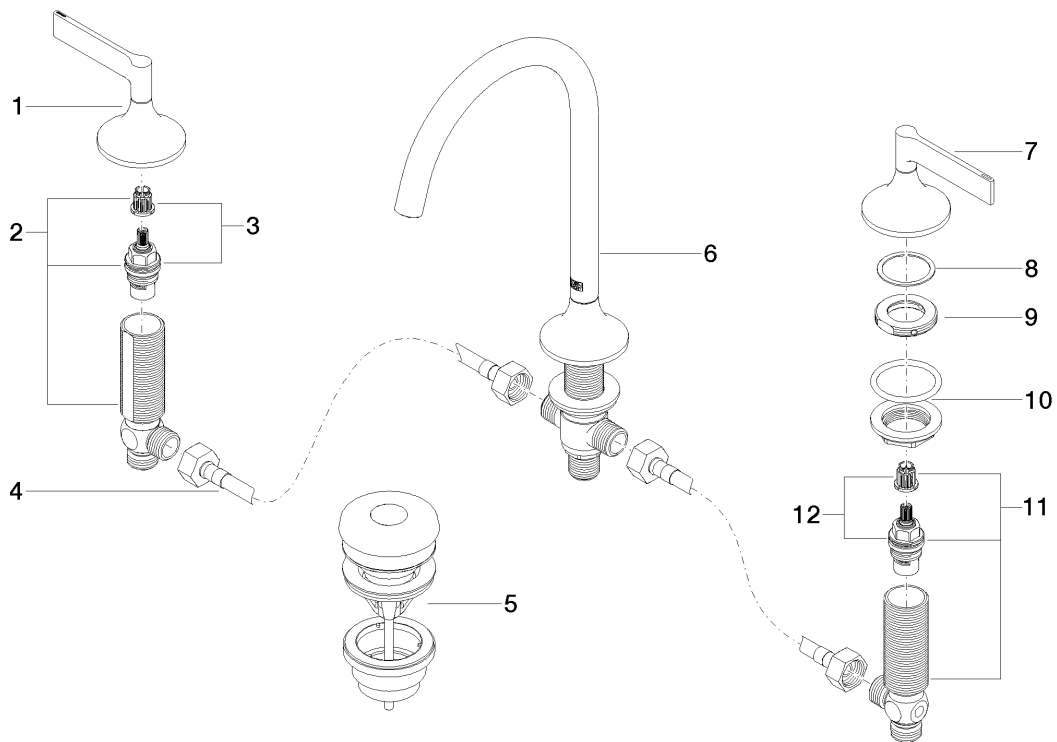

**Product specifications**

- **168 mm projection**
- pivotable spout 360°
- circular, air-enriched flow
- height of mixer 280 mm
- height up to aerator 191 mm
- hole diameter valve 32 mm
- hole diameter spout 35 mm
- rosette Ø 60 mm
- max. flow 5.7 l/min
- lead-free

Bath & Spa

**Vaia Three-hole basin mixer with pop-up waste**

Article number: 20713819

**Surfaces**

- chrome 20713819-00
- platinum matt 20713819-06
- 20713819-99

**Exploded assembly drawing**

**Order quantity**

<b>No.</b>	<b>Article number</b>	<b>Name</b>	<b>Installation quantity</b>
1	90208001300ff	handle ( hot )	1
2	0417110555190	side panel	1
3	9090031510090	top	1
4	0430040960090	hose	2
5	10125970ff	pop-up waste	1
6	13716809ff	spout	1
7	90208001200ff	handle ( cold )	1
8	09281000390	ring	2
9	09240102890	ring	2
10	0423100324690	fixing set	2
11	0417110555090	side panel	1
12	9090031500090	top	1