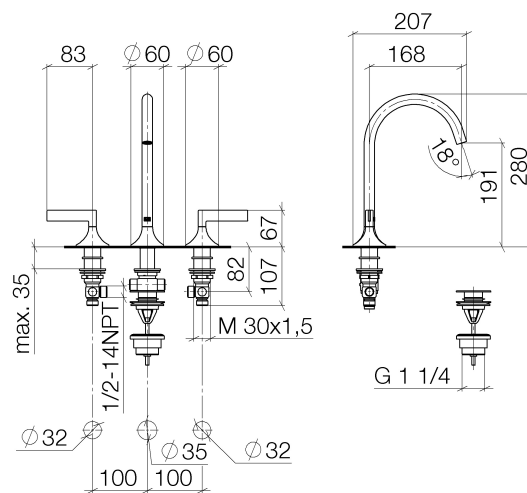

**Product specifications**

- **168 mm projection**
- pivotable spout 360°
- circular, air-enriched flow
- height of mixer 280 mm
- height up to aerator 191 mm
- hole diameter valve 32 mm
- hole diameter spout 35 mm
- rosette Ø 60 mm
- max. flow 5.7 l/min
- lead-free

Bath & Spa

**Vaia Three-hole basin mixer with pop-up waste**

Article number: 20713819

**Surfaces**

- chrome 20713819-00
- platinum matt 20713819-06
- 20713819-99

**Exploded assembly drawing**

**Order quantity**

<b>No.</b>	<b>Article number</b>	<b>Name</b>	<b>Installation quantity</b>
1	90208001300ff	handle ( hot )	1
2	0417110555190	side panel	1
3	9090031510090	top	1
4	0430040960090	hose	2
5	10125970ff	pop-up waste	1
6	13716809ff	spout	1
7	90208001200ff	handle ( cold )	1
8	09281000390	ring	2
9	09240102890	ring	2
10	0423100324690	fixing set	2
11	0417110555090	side panel	1
12	9090031500090	top	1

**Flow rate chart**