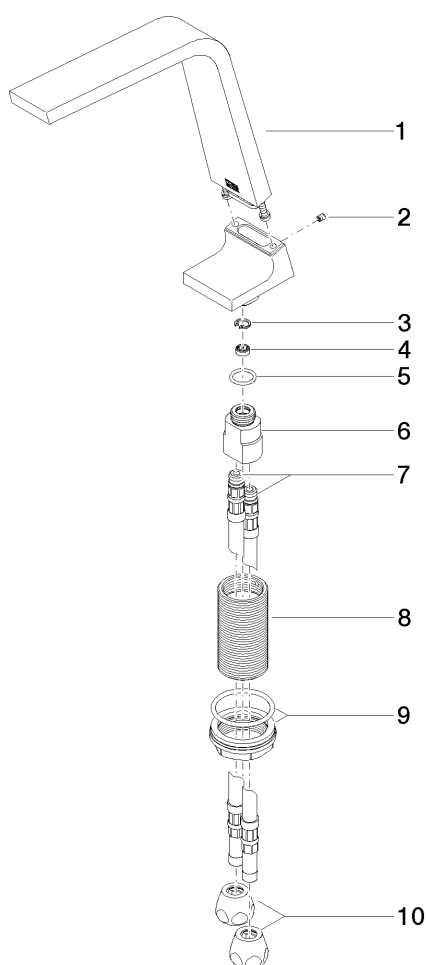

**Touchfree Deck-mounted basin spout**  
Article number: 13715705

**Exploded assembly drawing**

## Touchfree Deck-mounted basin spout

Article number: 13715705

### Order quantity

No.	Article number	Name	Installation quantity
1	90117000300ff	spout	1
2	09311104490	pin	1
3	09160101690	ring	1
4	09230103490	flow reducer	1
5	09141013090	seal	1
6	0911100551090	connection	1
7	0430040160090	hose	2
8	09300120890	connection	1
9	0423100440690	fixing set	1
10	04233004000ff	threaded connector	2

**Flow rate chart**