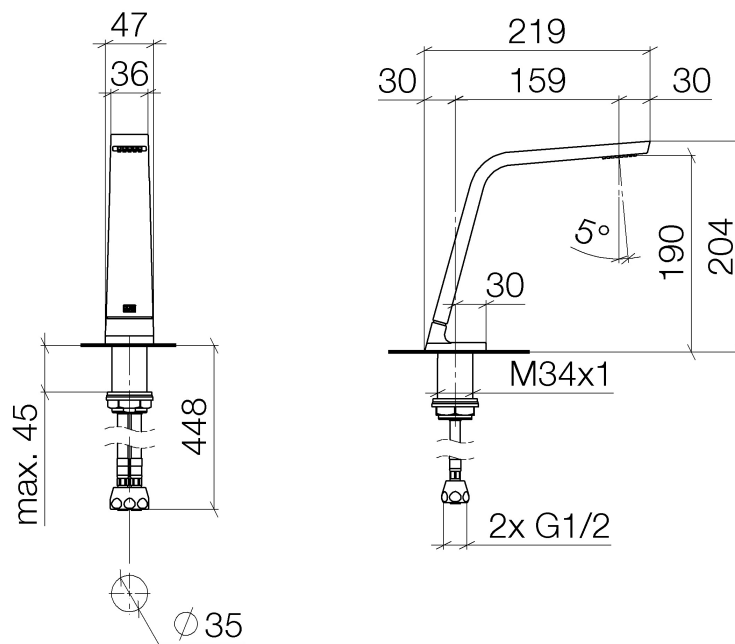

**Touchfree Deck-mounted basin spout**  
Article number: 13715705

**Exploded assembly drawing**

## Touchfree Deck-mounted basin spout

Article number: 13715705

### Order quantity

No.	Article number	Name	Installation quantity
1	90117000300ff	spout	1
2	09311104490	pin	1
3	09160101690	ring	1
4	09230103490	flow reducer	1
5	09141013090	seal	1
6	0911100551090	connection	1
7	0430040160090	hose	2
8	09300120890	connection	1
9	0423100440690	fixing set	1
10	04233004000ff	threaded connector	2

**Flow rate chart**