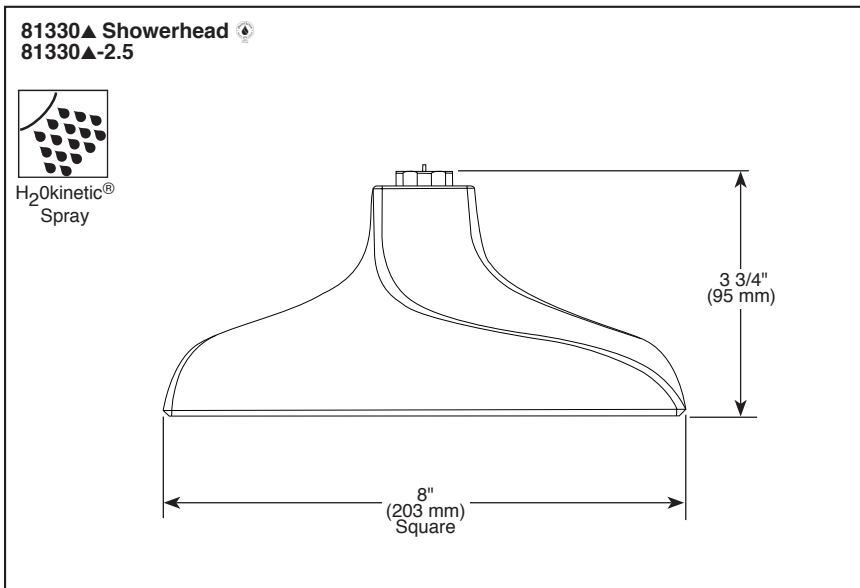

81330▲
81330▲-2.5

Submitted Model No.: _____

Specific Features: _____

▲ Designate proper finish suffix

BRIZO®

SQUARE RAINCAN SHOWERHEAD

■ Virage® Bath Collection

FEATURES:

- H₂O Kinetic Technology® single function showerhead

STANDARD SPECIFICATIONS:

- Max. 2.5 gpm @ 80 psi, 9.5 L/min @ 550 kPa (81330-2.5)
- Max. 1.75 gpm @ 80 psi, 6.6 L/min @ 550 kPa (81330)
- Single function showerhead
- Finished sprayface matches shell finish
- Showerhead is intended for overhead raincan orientation only. Ball connector rotates but does not pivot.