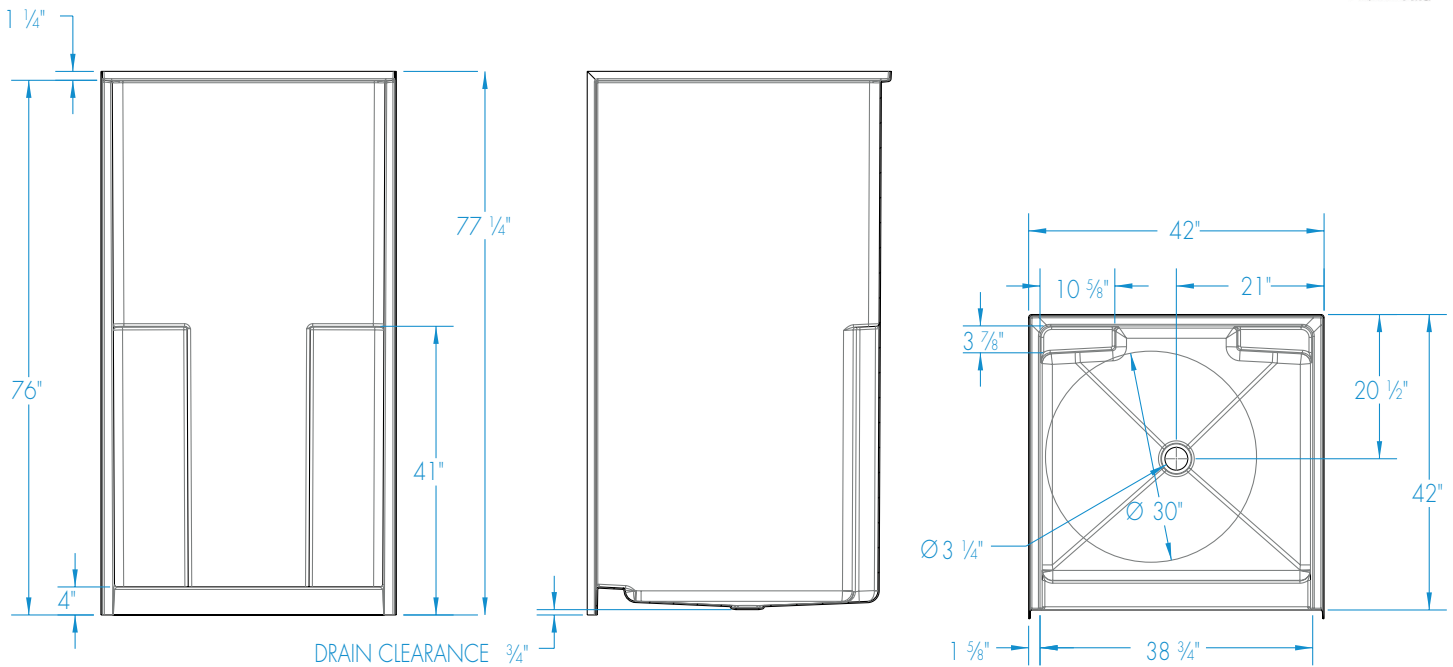

1423CT – EVERYDAY SHOWERS

42 x 42 x 76 inches

FEATURES

- Shower stall
- Smooth wall finish
- Molded toiletry shelves
- Center drain
- AcrylX™ applied acrylic surface
- Lifetime limited warranty

OPTIONS

- Grab bar reinforcement
- Factory installed assisted care grab bars
- Brass shower drain
- Shower door series L531

1423CT

42 x 42 x 76 inches

FEATURES

lbs

Dimensional Tolerance $\pm \frac{3}{8}$ ". Dimensions needed for site preparation should be measured from the unit. Aquatic assumes no responsibility for preparatory work.

Model #	Material	Wall Finish	Pieces	Drain	Seat	Net Wt.	Pkg. Wt.
Shower #1423CT	AcrylX™	Smooth Wall	1	Center	—	129	134

DIMENSIONS

Specifications	inches
Width: Overall / Net	42
Depth: Overall / Net	42 / 43 1/4
Height: Overall / Net	77 1/4 / 76
Enclosure Opening	38 3/4
Skirt Height	4
Drain Rough-In (from Back Wall)	20 1/2
Drain Rough-In (from Side Wall)	21
Drain: Diameter / Clearance	3 1/4 / 3/4

FRAMING DIMENSIONS

inches

Type	D Depth	W Width	H Height	A	B	C
Alcove	43 1/4	42 1/8	—	Box Out	21	20 1/2