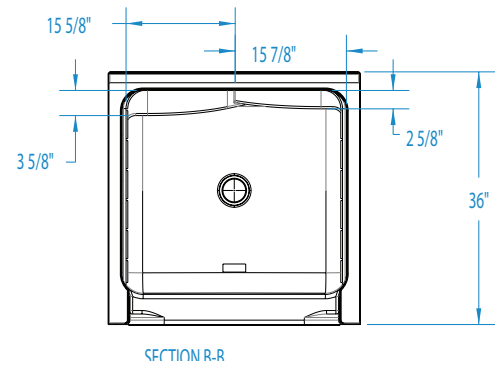

Stock	Upgraded
White	Biscuit

36ACTRIB

36 x 36 x 84
inches

Electrical Requirements:

Dome Light - 120V, 10AMP, GFCI

FEATURES lbs Dimensional Tolerance $\pm 3/8"$. Dimensions needed for site preparation should be measured from the unit. Aquatic assumes no responsibility for preparatory work.

Type and Model #	Material	Wall Finish	Pieces	Drain	Seats	Lights	Pkg. Wt.
Shower #36ACTRIB	Cast Acrylic	Smooth	3	Center	-	Optional	154

DIMENSIONS

Specifications	inches
Width: Overall / Net	36
Depth: Overall / Net	36 / 36
Height: Overall / Net	84
Enclosure Opening	30 W x 71 1/2 H
Skirt Height	8 1/2
Drain Rough-In (from Back Wall)	17 3/8
Drain Rough-In (from Side Wall)	18
Drain: Diameter / Clearance	3 1/2 / 2 13/16

FRAMING DIMENSIONS inches

Type	D Depth	W Width	H Height	A Box-Out	B	C
Alcove	37	36 1/8	-	6 x 6	18	17 3/8

*Refer to installation instructions for further detail. (domed models)