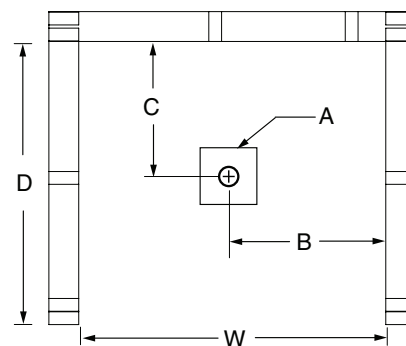

Stock	Upgraded
White	Biscuit

36ACTRIB

36 x 36 x 84
inches

Electrical Requirements:

Dome Light - 120V, 10AMP, GFCI

FEATURES lbs Dimensional Tolerance $\pm 3/8"$. Dimensions needed for site preparation should be measured from the unit. Aquatic assumes no responsibility for preparatory work.

Type and Model #	Material	Wall Finish	Pieces	Drain	Seats	Lights	Pkg. Wt.
Shower #36ACTRIB	Cast Acrylic	Smooth	3	Center	-	Optional	154

DIMENSIONS

Specifications	inches
Width: Overall / Net	36
Depth: Overall / Net	36 / 36
Height: Overall / Net	84
Enclosure Opening	30 W x 71 1/2 H
Skirt Height	8 1/2
Drain Rough-In (from Back Wall)	17 3/8
Drain Rough-In (from Side Wall)	18
Drain: Diameter / Clearance	3 1/2 / 2 13/16

FRAMING DIMENSIONS inches

Type	D Depth	W Width	H Height	A Box-Out	B	C
Alcove	37	36 1/8	-	6 x 6	18	17 3/8

*Refer to installation instructions for further detail. (domed models)