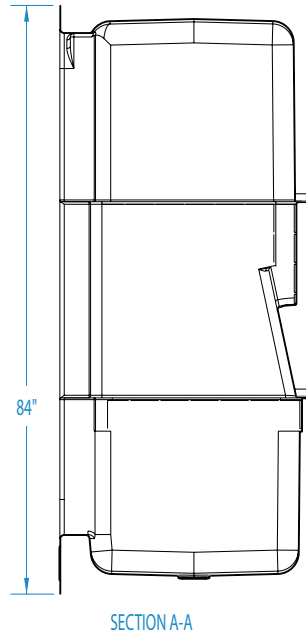

36ACTRIB – ACRYLIC SHOWERS

inches

36 x 36 x 84

SHOWER MODEL #36ACTRIB

FEATURES

- Decorative back wall
- 3-piece
- Slip resistant, textured bottom
- Premium cast acrylic surface
- Face pack
- Limited 5-year warranty
- East Zone Only

Stock	Upgraded
White	Biscuit

36ACTRIB

36 x 36 x 84
inches

Electrical Requirements:

Dome Light - 120V, 10AMP, GFCI

FEATURES lbs Dimensional Tolerance $\pm 3/8"$. Dimensions needed for site preparation should be measured from the unit. Aquatic assumes no responsibility for preparatory work.

Type and Model #	Material	Wall Finish	Pieces	Drain	Seats	Lights	Pkg. Wt.
Shower #36ACTRIB	Cast Acrylic	Smooth	3	Center	-	Optional	154

DIMENSIONS

Specifications	inches
Width: Overall / Net	36
Depth: Overall / Net	36 / 36
Height: Overall / Net	84
Enclosure Opening	30 W x 71 1/2 H
Skirt Height	8 1/2
Drain Rough-In (from Back Wall)	17 3/8
Drain Rough-In (from Side Wall)	18
Drain: Diameter / Clearance	3 1/2 / 2 13/16

FRAMING DIMENSIONS inches

Type	D Depth	W Width	H Height	A Box-Out	B	C
Alcove	37	36 1/8	-	6 x 6	18	17 3/8

*Refer to installation instructions for further detail. (domed models)