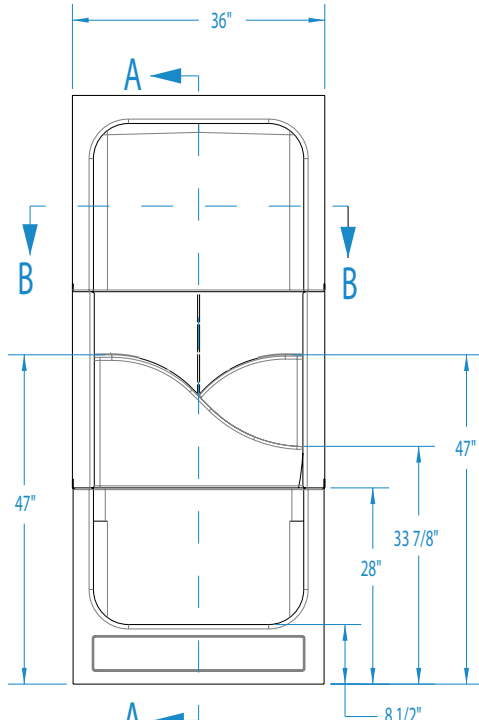

36ACTRIB – ACRYLIC SHOWERS

inches

36 x 36 x 84

SHOWER MODEL #36ACTRIB

FEATURES

- Decorative back wall
- 3-piece
- Slip resistant, textured bottom
- Premium cast acrylic surface
- Face pack
- Limited 5-year warranty
- East Zone Only

Stock	Upgraded
White	Biscuit

36ACTRIB

36 x 36 x 84
inches

Electrical Requirements:

Dome Light - 120V, 10AMP, GFCI

FEATURES lbs Dimensional Tolerance $\pm 3/8"$. Dimensions needed for site preparation should be measured from the unit. Aquatic assumes no responsibility for preparatory work.

Type and Model #	Material	Wall Finish	Pieces	Drain	Seats	Lights	Pkg. Wt.
Shower #36ACTRIB	Cast Acrylic	Smooth	3	Center	-	Optional	154

DIMENSIONS

Specifications	inches
Width: Overall / Net	36
Depth: Overall / Net	36 / 36
Height: Overall / Net	84
Enclosure Opening	30 W x 71 1/2 H
Skirt Height	8 1/2
Drain Rough-In (from Back Wall)	17 3/8
Drain Rough-In (from Side Wall)	18
Drain: Diameter / Clearance	3 1/2 / 2 13/16

FRAMING DIMENSIONS inches

Type	D Depth	W Width	H Height	A Box-Out	B	C
Alcove	37	36 1/8	-	6 x 6	18	17 3/8

*Refer to installation instructions for further detail. (domed models)